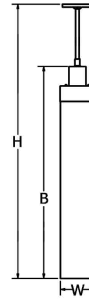

White powder coated metal bottom cap with non-downlight lamping option

SAMPLE CATALOG NUMBER:

GL-2503-	M-	W-	NSN-	1-	A-	040
MODEL NO.	LAMPING	ACRYLIC	FINISH	HANGER	OPTION(S)	OVERALL HEIGHT
GL-2503 W in 6" mm 150 15lbs B in 32" mm 815 6.8kg H in 40" mm 1005 Fixture does not include downlight	L. 4LED30 M. 4LED35 N. 4LED40	Standard: W White Opal S Satin White Acrylic is UL-94 HB Flame Class rated.	Standard: Powder Coat BLK -Black BL -Blue GR -Gray LG -Light Gray BE -Beige PAB -Antique Brass PA -Painted Aluminum PTC -Painted Copper WH -White DBZ -Dark Bronze NSN -New Satin Nickel BRN -Brown RD -Red CH -Champagne RG -Reed Green SG -Sungold GM -Gun Metal POR -Oil Rubbed Bronze Textured Powder TLV -Light Verdigris TWH -Textured White TBL -Textured Black TS -Textured Silver TBN -Terra Brown TBZ -Textured Bronze Premium: SA -Satin Aluminum	1. Stem Remote driver. 2. Cable Standard white power cord. Remote driver. 3. Oversized with Stem 12.5" Canopy 4. Oversized with Cable Standard white power cord. 12.5" Canopy.	A. No Options BC. Black Cord Fixture supplied with black power cord. LC. 150" Cord & Cable Fixture supplied with 150" of cable and standard white cord or optional black cord. EL. Emergency LED Remote mount up to 10' from light source in controlled environment with an area temperature range of 32°-131°F. Specify 120 or 277 voltage.	Stem mount only - Specify overall height in inches. Standard overall height shown by model no.
GL-2504 W in 6" mm 150 20lbs B in 38" mm 965 9kg H in 45" mm 1145 Fixture includes downlight	O. 4LED30DL P. 4LED35DL Q. 4LED40DL					
GL-2502 W in 6" mm 150 40lbs B in 59" mm 1500 18.2kg H in 70" mm 1780 U, V, W includes downlight	R. 8LED30 S. 8LED35 T. 8LED40 U. 8LED30DL V. 8LED35DL W. 8LED40DL					