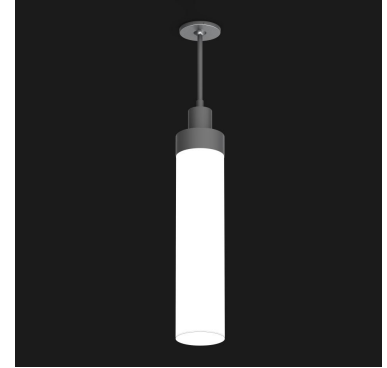

GENERAL SPECIFICATION

- **LED:** High efficiency mid-power LEDs are field serviceable.
- **LED Dimming:** Standard 1% 0-10V dimming. TRIAC, DALI, or DMX available upon request.
- **Down Light:** 90CRI 17 watt 2000 lumen module. Lamping code ending with "DL" includes downlight.
- **Acrylic:** Satin white seamless acrylic is UL-94 HB Flame Class rated.
- **Canopy:** Matches fixture finish. Low profile canopy may be mounted on flat or sloped ceilings up to 40°. Available stem or field adjustable cord and cable.
- **Cable Hanger Option:** Supplied with standard 72" white cord and cable. Field adjustable.
- **Finish:** Highly durable oven cured no VOC premium powder coat.
- **Modifications:** Consult factory for lamping or cluster options.
- **Surge Protection:** External surge protector provided as standard.

SAMPLE CATALOG NUMBER:

GL-2503-	M-	W-	NSN-	1-	A-	040
MODEL NO.	LAMPING	ACRYLIC	FINISH	HANGER	OPTION(S)	OVERALL HEIGHT
GL-2503 W in 6" mm 150 15lbs B in 32" mm 815 6.8kg H in 40" mm 1005 Fixture does not include downlight	L. 4LED30 M. 4LED35 N. 4LED40	Standard: W White Opal S Satin White Acrylic is UL-94 HB Flame Class rated.	Standard: Powder Coat BLK-Black BL-Blue GR-Gray LG-Light Gray BE-Beige PAB-Antique Brass PA-Painted Aluminum PTC-Painted Copper WH-White DBZ-Dark Bronze NSN-New Satin Nickel BRN-Brown RD-Red CH-Champagne RG-Reed Green SG-Sungold GM-Gun Metal POR-Oil Rubbed Bronze Textured Powder TLV-Light Verdigris TWH-Textured White TBL-Textured Black TS-Textured Silver TBN-Terra Brown TBZ-Textured Bronze Premium: SA-Satin Aluminum	1. Stem Remote driver. 2. Cable Standard white power cord. Remote driver. 3. Oversized with Stem 12.5" Canopy 4. Oversized with Cable Standard white power cord. 12.5" Canopy.	A. No Options BC. Black Cord Fixture supplied with black power cord. LC. 150" Cord & Cable Fixture supplied with 150" of cable and standard white cord or optional black cord. EL. Emergency LED Remote mount up to 10' from light source in controlled environment with an area temperature range of 32°-131°F. Specify 120 or 277 voltage.	Stem mount only - Specify overall height in inches. Standard overall height shown by model no.
GL-2504 W in 6" mm 150 20lbs B in 38" mm 965 9kg H in 45" mm 1145 Fixture includes downlight	O. 4LED30DL P. 4LED35DL Q. 4LED40DL					
GL-2502 W in 6" mm 150 40lbs B in 59" mm 1500 18.2kg H in 70" mm 1780 U, V, W includes downlight	R. 8LED30 S. 8LED35 T. 8LED40 U. 8LED30DL V. 8LED35DL W. 8LED40DL					

Fixtures over 50 lbs require reinforced junction box
All dimensions are nominal.

Light Source Definition

Code	Total Wattage	Delivered Lumens	Kelvin	Code	*Total Wattage	*Delivered Lumens	Kelvin
L	37W	4601	3000	O	54W	6293	3000
M	37W	4601	3500	P	54W	6293	3500
N	37W	4601	4000	Q	54W	6293	4000
R	76W	9053	3000	U	93W	10745	3000
S	76W	9053	3500	V	93W	10745	3500
T	76W	9053	4000	W	93W	10745	4000

Universal Voltage unless otherwise specified.

*Includes downlight wattage (17W) and lumen output (1692lm)