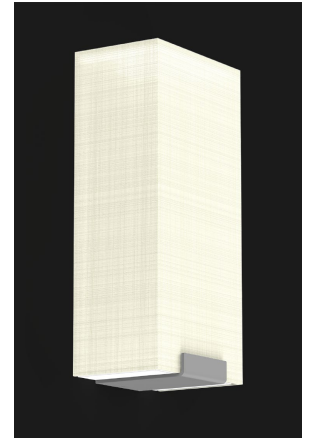

MADERA

Interior ADA Fabric Sconce

9777 Reavis Park Drive
St. Louis, MO 63123
800.331.2425 or 314.631.6000

sales@glighting.com www.glighting.com

GENERAL SPECIFICATION

Shade: Standard white fabric shade. Custom shapes, sizes, and colors available.

Lamping: Standard lamping packages offer long lamp life, high power factor energy efficient electronic driver. 1% 0-10v dimming standard.

Acrylic: UL-94 HB Flame Class rated. Standard white opal top and bottom lens.

Standard Finish: Highly durable oven cured no VOC premium powder coat.

Custom: Contact factory for custom lengths and lamping.

LED: Driver mounted in 4" square x 2 1/8" deep junction box:
Steel City #52171 or equivalent (supplied by others)

Surge Protection: External surge protector provided as standard.

SAMPLE CATALOG NUMBER: GL-4700-		B-	W-	NSN-	A
MODEL NO.		LAMPING	SHADE	FINISH	OPTION(S)
GL-4700 W in 6" mm 150 H in 12 5/8" mm 320 4lbs 1.8kg D in 3 7/8" mm 100	A. 14LED30 B. 14LED35 C. 14LED40	W White C Cream R Red BL Blue O Olive S Stone	Standard: Powder Coat BLK-Black BL-Blue GR-Gray LG-Light Gray BE-Beige PAB-Antique Brass PA-Painted Aluminum PTC-Painted Copper WH-White DBZ-Dark Bronze NSN-New Satin Nickel BRN-Brown RD-Red CH-Champagne RG-Reed Green SG-Sungold GM-Gun Metal POR-Oil Rubbed Bronze Textured Powder TLV-Light Verdigris TWH-Textured White TBL-Textured Black TS-Textured Silver TBN-Terra Brown TBZ-Textured Bronze Premium: SA-Satin Aluminum	A. No Options EL. Emergency LED Must be remotely mounted in a controlled environment with an area temperature range of 32°-131°F. TD. Triac/ELV Dimming	
	GL-4701 W in 8" mm 205 H in 18" mm 460 5lbs 2.3kg D in 3 7/8" mm 100	A. 14LED30 B. 14LED35 C. 14LED40	Washable: WW White WC Cream WT Tan WB Brown		

All dimensions are nominal.

Shade

Standard	
	White
	Cream
	Blue
	Stone
	Red
	Olive
Washable - Trilam	
	White
	Tan
	Cream
	Brown

Custom fabrics available upon request. Contact factory. Reproduced graphic representation. Please contact sales@glighting.com for fabric samples.

Lamp Definition

Lamp	LED	Kelvin	CRI	Rated Life Hrs	Delivered Lumens
14LED30	14W	3000	80	50000	1120
14LED35	14W	3500	80	50000	1120
14LED40	14W	4000	80	50000	1120

Universal Voltage unless otherwise specified.