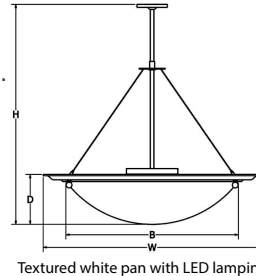

MANOR

Indoor Pendant

9777 Reavis Park Drive

St. Louis, MO 63123

800.331.2425 or 314.631.6000

sales@glighting.com www.glighting.com

GENERAL SPECIFICATION

LED: High efficiency mid-power LEDs are field serviceable. Universal voltage.

LED Dimming: Standard 1% 0-10V dimming with LED lamping option.

Body: Ring spun in 18ga steel or .050 aluminum. Closed body with LED lamping.

Canopy: Low profile. May be mounted on flat or sloped ceilings up to 40°.

Acrylic: Seamless acrylic is UL-94 HB Flame Class rated.

Finish: Highly durable oven cured no VOC premium powder coat.

Surge Protection: External surge protector provided as standard.

Textured white pan with LED lamping