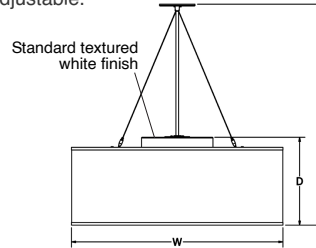

MARINA II RGB+WHITE

Interior Round Pendant

9777 Reavis Park Drive
St. Louis, MO 63123
800.331.2425 or 314.631.6000

sales@lighting.com www.lighting.com

GENERAL SPECIFICATION

RGB+White: LED option (RGB30, RGB35, & RGB40) features a full power white and RGB color changing light source.

A second circuit controls the white channel. RGB channel wired DMX ready, full white 1% 0-10V dimming standard.

Canopy: Matches fixture finish. Low profile canopy may be mounted on flat or sloped ceilings up to 40°. Available stem or field adjustable cord and cable.

Cable Hanger Option: Supplied with standard 72" white cord and cable. Field adjustable.

RGB: LED option features RGB color changing light source. RGB channel wired DMX ready.

Static Color: LED options (Red, Green, or Blue) feature static color.

Shade: Standard white fabric shade with integral satin white diffuser.

Custom shapes, sizes, and colors available.

Finish: Highly durable oven cured no VOC premium powder coat.

DMX: Controls by others.

Surge Protection: External surge protector provided as standard.

SAMPLE CATALOG NUMBER:							
GL-2742-	HH-	W-	NSN-	5-	A-	072	
MODEL NO.	LAMPING		SHADE	FINISH	HANGER	OPTIONS	OVERALL HEIGHT
GL-2742 W in 24" 15lbs D in 11.5" 7kg H Specify	DD. RED EE. GREEN FF. BLUE GG. RGB*	HH. RGB30* II. RGB35* JJ. RGB40*	W White C Cream R Red BL Blue O Olive S Stone	Standard: Powder Coat BLK-Black BL-Blue GR-Gray LG-Light Gray BE-Beige PAB-Antique Brass PA-Painted Aluminum PTC-Painted Copper WH-White DBZ-Dark Bronze NSN-New Satin Nickel BRN-Brown RD-Red CH-Champagne RG-Reed Green SG-Sungold GM-Gun Metal POR-Oil Rubbed Bronze	1. Stem 5. Cord & Cable Supplied with white cord with hanger option 5. Two power cords with all RGB and RGB+W lamping codes.	A. No Options EL. Emergency LED Must be remotely mounted in a controlled environment with an area temperature range of 32°-131°F. LED only. Specify 120 or 277 voltage. LC. 150" Cord & Cable Supplied with 150" Cord & Cable.	Specify overall height for stem hanger option in inches.
GL-2743 W in 30" 18lbs D in 12.5" 8kg H Specify	KK. RED LL. GREEN MM. BLUE NN. RGB*	OO. RGB30* PP. RGB35* QQ. RGB40*	WW White WC Cream WT Tan WB Brown	Textured Powder TLV-Light Verdigris TWH-Textured White TBL-Textured Black TS-Textured Silver TBN-Terra Brown TBZ-Textured Bronze			
GL-2744 W in 36" 20lbs D in 13.5" 9kg H Specify	RR. RED SS. GREEN TT. BLUE UU. RGB*	VV. RGB30* WW. RGB35* XX. RGB40*					
GL-2745 W in 48" 25lbs D in 15.5" 11.5kg H Specify	YY. RED ZZ. GREEN AB. BLUE AC. RGB*	AD. RGB30* AE. RGB35* AF. RGB40*					

All Dimensions are nominal.
*DMX controls supplied by others.

Shade

Standard						
White	Cream	Blue	Stone	Red	Olive	
Washable - Trilam						
White	Tan	Cream	Brown			

Custom fabrics available upon request. Contact factory. Reproduced graphic representation. Please contact sales@lighting.com for fabric samples.

Light Source Definition

Fixture	Total Wattage	Rated CRI	Rated Life Hrs	Delivered Lumens
GL-2742	72	+80	50000	7436
GL-2743	72	+80	50000	7436
GL-2744	114	+80	50000	12248
GL-2745	114	+80	50000	12248

Universal Voltage unless otherwise specified.