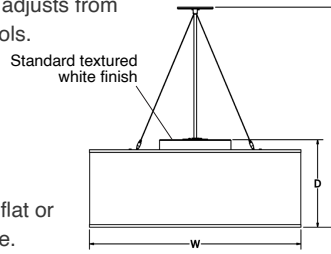

MARINA II TUNABLE WHITE

Interior Round Pendant

9777 Reavis Park Drive
St. Louis, MO 63123
800.331.2425 or 314.631.6000

sales@glighting.com www.glighting.com

GENERAL SPECIFICATION

Tunable White: LED option (TW) features tunable white technology that adjusts from 6500K-2700K. For proper control, fixture needs two 0-10V dimming controls.

LED Tuning: CCT tunable using 0-10V wall control. TRIAC, DALI, or DMX available upon request.

LED Dimming: Intensity adjustable using 1% 0-10V wall control. TRIAC, DALI, or DMX available upon request.

Shade: Standard white fabric shade with integral satin white diffuser.

Canopy: Matches fixture finish. Low profile canopy may be mounted on flat or sloped ceilings up to 40°. Available stem or field adjustable cord and cable.

Cable Hanger Option: Supplied with standard 72" white cord and cable. Field adjustable.

Finish: Highly durable oven cured no VOC premium powder coat.

Surge Protection: External surge protector provided as standard.

SAMPLE CATALOG NUMBER:						
GL-2742-	TW5-	W-	NSN-	5-	A-	072
MODEL NO.	LAMPING	SHADE	FINISH	HANGER	OPTIONS	OVERALL HEIGHT
GL-2742 W in 24" 15lbs D in 11.5" 7kg H Specify	TW5	W White C Cream R Red BL Blue O Olive S Stone	Standard: Powder Coat BLK-Black BL-Blue GR-Gray LG-Light Gray BE-Beige PAB-Antique Brass PA-Painted Aluminum PTC-Painted Copper WH-White DBZ-Dark Bronze NSN-New Satin Nickel BRN-Brown RD-Red CH-Champagne RG-Reed Green SG-Sungold GM-Gun Metal POR-Oil Rubbed Bronze Textured Powder TLV-Light Verdigris TWH-Textured White TBL-Textured Black TS-Textured Silver TBN-Terra Brown TBZ-Textured Bronze	1. Stem 5. Cord & Cable Supplied with white cord with hanger option 5.	A. No Options EL. Emergency LED Must be remotely mounted in a controlled environment with an area temperature range of 32°-131°F. LED only. Specify 120 or 277 voltage. LC. 150" Cord & Cable Supplied with 150" Cord & Cable.	Specify overall height for stem hanger option in inches.
GL-2743 W in 30" 18lbs D in 12.5" 8kg H Specify	TW5	Washable: WW White WC Cream WT Tan WB Brown				
GL-2744 W in 36" 20lbs D in 13.5" 9kg H Specify	TW8					
GL-2745 W in 48" 25lbs D in 15.5" 11.5kg H Specify	TW8					

All Dimensions are nominal.

Shade

Standard

	White		Cream		Blue		Stone		Red		Olive

Washable - Trilam

	White		Tan		Cream		Brown

Custom fabrics available upon request. Contact factory. Reproduced graphic representation. Please contact sales@glighting.com for fabric samples.

Light Source Definition

Code	Total Wattage	Delivered Lumens	Kelvin
TW	72	7736	2700-6500
TW	114	12248	2700-6500

Universal Voltage unless otherwise specified.