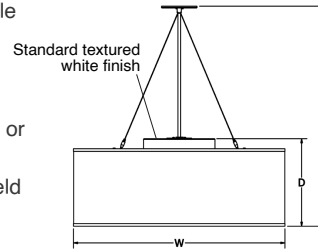

MARINA II WARM DIM

Interior Round Pendant

9777 Reavis Park Drive
St. Louis, MO 63123
800.331.2425 or 314.631.6000

sales@glighting.com www.glighting.com

GENERAL SPECIFICATION

Warm Dim: LED option (WD) features warm dimming technology that dims smoothly from 3500K-1800K with standard 0-10V dimming.

LED Dimming: Standard 1% 0-10V dimming. TRIAC, DALI, or DMX available upon request.

Shade: Standard white fabric shade with integral satin white diffuser. Custom shapes, sizes, and colors available.

Canopy: Matches fixture finish. Low profile canopy may be mounted on flat or sloped ceilings up to 40°. Available stem or field adjustable cord and cable.

Cable Hanger Option: Supplied with standard 72" white cord and cable. Field adjustable.

Finish: Highly durable oven cured no VOC premium powder coat.

Surge Protection: External surge protector provided as standard.

SAMPLE CATALOG NUMBER:						
GL-2742-	WD5-	W-	NSN-	5-	A-	072
MODEL NO.	LAMPING	SHADE	FINISH	HANGER	OPTIONS	OVERALL HEIGHT
GL-2742 W in 24" 15lbs D in 11.5" 7kg H Specify	WD5	W White C Cream R Red BL Blue O Olive S Stone	Standard: Powder Coat BLK-Black BL-Blue GR-Gray LG-Light Gray BE-Beige PAB-Antique Brass PA-Painted Aluminum PTC-Painted Copper WH-White DBZ-Dark Bronze NSN-New Satin Nickel BRN-Brown RD-Red CH-Champagne RG-Reed Green SG-Sungold GM-Gun Metal POR-Oil Rubbed Bronze Textured Powder TLV-Light Verdigris TWH-Textured White TBL-Textured Black TS-Textured Silver TBN-Terra Brown TBZ-Textured Bronze	1. Stem 5. Cord & Cable Supplied with white cord with hanger option 5.	A. No Options EL. Emergency LED Must be remotely mounted in a controlled environment with an area temperature range of 32°-131°F. LED only. Specify 120 or 277 voltage. LC. 150" Cord & Cable Supplied with 150" Cord & Cable.	Specify overall height for stem hanger option in inches.
GL-2743 W in 30" 18lbs D in 12.5" 8kg H Specify	WD5					
GL-2744 W in 36" 20lbs D in 13.5" 9kg H Specify	WD8	Washable: WW White WC Cream WT Tan WB Brown				
GL-2745 W in 48" 25lbs D in 15.5" 11.5kg H Specify	WD8					

All Dimensions are nominal.

Shade

Standard

White Cream Blue Stone Red Olive

Washable - Trilam

White Tan Cream Brown

Custom fabrics available upon request. Contact factory. Reproduced graphic representation. Please contact sales@glighting.com for fabric samples.

Light Source Definition

Code	Total Wattage	Delivered Lumens	Kelvin
WD5	107	7736	3500-1800
WD8	170	12248	3500-1800

Universal Voltage unless otherwise specified.