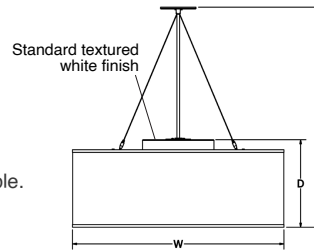

SAMPLE CATALOG NUMBER:						
GL-2742-	L55-	W-	NSN-	5-	A-	072
MODEL NO.	LAMPING	SHADE	FINISH	HANGER	OPTIONS	OVERALL HEIGHT
<b>GL-2740</b> W in 14" 5lbs D in 9.5" 2.25kg H Specify	L10. 1LED30 LL10. 1LED30LO L15. 1LED35 LL15. 1LED35LO L14. 1LED40 LL14. 1LED40LO IN3. 3MED*	W White C Cream R Red BL Blue O Olive S Stone	Standard: Powder Coat BLK-Black BL-Blue GR-Gray LG-Light Gray BE-Beige PAB-Antique Brass PA-Painted Aluminum PTC-Painted Copper WH-White DBZ-Dark Bronze NSN-New Satin Nickel BRN-Brown RD-Red CH-Champagne RG-Reed Green SG-Sungold GM-Gun Metal POR-Oil Rubbed Bronze  Textured Powder TLV-Light Verdigris TWH-Textured White TBL-Textured Black TS-Textured Silver TBN-Terra Brown TBZ-Textured Bronze	1. Stem  5. Cord & Cable  Supplied with white cord with hanger option 5.	A. No Options DE. ECO Dimming Lutron Ecosystem dimming CF lamping option. Specify voltage and wattage after dimming code. DV. Mark VII Dimming Advance Mark VII dimming CF lamping option. Specify voltage and wattage after dimming code. DX. Mark X Dimming Advance Mark X dimming CF lamping option. Specify voltage and wattage after dimming code. E. Emergency Remote mount up to 5' from lamps in controlled environment with an area temperature range of 32°-131°F. Compact fluorescent only. Specify 120 or 277 voltage. EL. Emergency LED Must be remotely mounted in a controlled environment with an area temperature range of 32°-131°F. LED only. Specify 120 or 277 voltage. LC. 150" Cord & Cable Supplied with 150" Cord & Cable.	Specify overall height for stem hanger option in inches.
<b>GL-2741</b> W in 18" 5lbs D in 9.5" 2.25kg H Specify	L10. 1LED30 LL10. 1LED30LO L15. 1LED35 LL15. 1LED35LO L14. 1LED40 LL14. 1LED40LO IN3. 3MED*					
<b>GL-2742</b> W in 24" 15lbs D in 11.5" 7kg H Specify	L50. 5LED30 LL50. 5LED30LO L55. 5LED35 LL55. 5LED35LO L54. 5LED40 LL54. 5LED40LO IN3. 3MED* F4. 4CF	Washable: WW White WC Cream WT Tan WB Brown				
<b>GL-2743</b> W in 30" 18lbs D in 12.5" 8kg H Specify	L50. 5LED30 LL50. 5LED30LO L55. 5LED35 LL55. 5LED35LO L54. 5LED40 LL54. 5LED40LO IN3. 3MED* F4. 4CF					
<b>GL-2744</b> W in 36" 20lbs D in 13.5" 9kg H Specify	L80. 8LED30 LL80. 8LED30LO L85. 8LED35 LL85. 8LED35LO L84. 8LED40 LL84. 8LED40LO IN6. 6MED* F6. 6CF					
<b>GL-2745</b> W in 48" 25lbs D in 15.5" 11.5kg H Specify	L80. 8LED30 LL80. 8LED30LO L85. 8LED35 LL85. 8LED35LO L84. 8LED40 LL84. 8LED40LO IN6. 6MED* F6. 6CF					