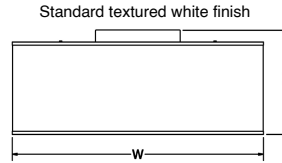

MARINA II

Interior Round Semi-Surface Mount

9777 Reavis Park Drive
St. Louis, MO 63123
800.331.2425 or 314.631.6000

sales@glighting.com www.glighting.com

GENERAL SPECIFICATION

- LED:** High efficiency mid-power LEDs are field serviceable.
- Lower Output:** Lamping code ending with LO features lower lumen output.
- LED Dimming:** 1% 0-10V dimming standard.
- Shade:** Standard white fabric shade with integral satin white diffuser. Custom shapes, sizes, and colors available.
- Finish:** Highly durable oven cured no VOC premium powder coat.
- Modifications:** Consult factory for lamping or cluster options.
- Surge Protection:** External surge protector provided as standard.