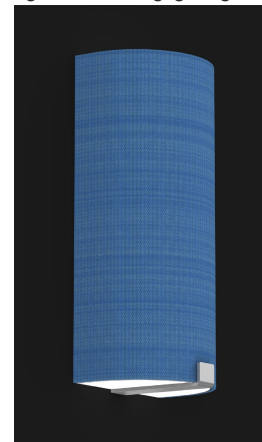

MONTEREY

Interior ADA Fabric Sconce

9777 Reavis Park Drive
St. Louis, MO 63123
800.331.2425 or 314.631.6000

sales@glighting.com www.glighting.com

GENERAL SPECIFICATION

Shade: Standard white fabric shade. Custom shapes, sizes, and colors available.

Lamping: Standard lamping packages offer long lamp life, high power factor energy efficient electronic driver. 1% 0-10v dimming standard.

Acrylic: UL-94 HB Flame Class rated. Standard white opal top and bottom lens.

Standard Finish: Highly durable oven cured no VOC premium powder coat.

Custom: Contact factory for custom lengths and lamping.

LED: Driver mounted in 4" square x 2 1/8" deep junction box:
Steel City #52171 or equivalent (supplied by others)

Surge Protection: External surge protector provided as standard.

SAMPLE CATALOG NUMBER: GL-4705-		B-	W-	NSN-	A
MODEL NO.		LAMPING	SHADE	FINISH	OPTION(S)
GL-4705 W in 6" mm 150 H in 12 5/8" mm 330 4lbs 1.8kg D in 3 7/8" mm 100	A. 14LED30 B. 14LED35 C. 14LED40	W White C Cream R Red BL Blue O Olive S Stone	Standard: Powder Coat BLK-Black BL-Blue GR-Gray LG-Light Gray BE-Beige PAB-Antique Brass PA-Painted Aluminum PTC-Painted Copper WH-White DBZ-Dark Bronze NSN-New Satin Nickel BRN-Brown RD-Red CH-Champagne RG-Reed Green SG-Sungold GM-Gun Metal POR-Oil Rubbed Bronze Textured Powder TLV-Light Verdigris TWH-Textured White TBL-Textured Black TS-Textured Silver TBN-Terra Brown TBZ-Textured Bronze Premium: SA-Satin Aluminum	A. No Options EL. Emergency LED Must be remotely mounted in a controlled environment with an area temperature range of 32°-131°F. TD. Triac/ELV Dimming	
	GL-4706 W in 7" mm 175 H in 18" mm 460 5lbs 2.3kg D in 3 7/8" mm 100	A. 14LED30 B. 14LED35 C. 14LED40	Washable: WW White WC Cream WT Tan WB Brown		

All dimensions are nominal.

Shade

Standard					
	White		Cream		Blue
	Stone		Red		Olive
Washable - Trilam					
	White		Tan		Cream
	Brown				

Custom fabrics available upon request. Contact factory. Reproduced graphic representation. Please contact sales@glighting.com for fabric samples.

Lamp Definition

Lamp	LED	Kelvin	CRI	Rated Life Hrs	Delivered Lumens
14LED30	14W	3000	80	50000	1169
14LED35	14W	3500	80	50000	1169
14LED40	14W	4000	80	50000	1169

Universal Voltage unless otherwise specified.