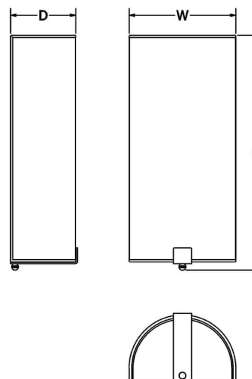

MONTEREY

Interior ADA Fabric Sconce

9777 Reavis Park Drive
St. Louis, MO 63123
800.331.2425 or 314.631.6000

sales@glighting.com www.glighting.com

GENERAL SPECIFICATION

Shade: Standard white fabric shade. Custom shapes, sizes, and colors available.

Lamping: Standard lamping packages offer long lamp life, high power factor energy efficient electronic driver. 1% 0-10v dimming standard.

Acrylic: UL-94 HB Flame Class rated. Standard white opal top and bottom lens.

Standard Finish: Highly durable oven cured no VOC premium powder coat.

Custom: Contact factory for custom lengths and lamping.

LED: Driver mounted in 4" square x 2 1/8" deep junction box:
Steel City #52171 or equivalent (supplied by others)

Surge Protection: External surge protector provided as standard.

SAMPLE CATALOG NUMBER: GL-4705-		B-	W-	NSN-	A
MODEL NO.		LAMPING	SHADE	FINISH	OPTION(S)
GL-4705 W in 6" mm 150 H in 12 5/8" mm 330 4lbs 1.8kg D in 3 7/8" mm 100	A. 14LED30 B. 14LED35 C. 14LED40	W White C Cream R Red BL Blue O Olive S Stone	Standard: Powder Coat BLK-Black BL-Blue GR-Gray LG-Light Gray BE-Beige PAB-Antique Brass PA-Painted Aluminum PTC-Painted Copper WH-White DBZ-Dark Bronze NSN-New Satin Nickel BRN-Brown RD-Red CH-Champagne RG-Reed Green SG-Sungold GM-Gun Metal POR-Oil Rubbed Bronze Textured Powder TLV-Light Verdigris TWH-Textured White TBL-Textured Black TS-Textured Silver TBN-Terra Brown TBZ-Textured Bronze Premium: SA-Satin Aluminum	A. No Options EL. Emergency LED Must be remotely mounted in a controlled environment with an area temperature range of 32°-131°F. TD. Triac/ELV Dimming	
	GL-4706 W in 7" mm 175 H in 18" mm 460 5lbs 2.3kg D in 3 7/8" mm 100	A. 14LED30 B. 14LED35 C. 14LED40	Washable: WW White WC Cream WT Tan WB Brown		

All dimensions are nominal.

Shade

Standard					
	White		Cream		Blue
	Stone		Red		Olive
Washable - Trilam					
	White		Tan		Cream
	Brown				

Custom fabrics available upon request. Contact factory. Reproduced graphic representation. Please contact sales@glighting.com for fabric samples.

Lamp Definition

Lamp	LED	Kelvin	CRI	Rated Life Hrs	Delivered Lumens
14LED30	14W	3000	80	50000	1169
14LED35	14W	3500	80	50000	1169
14LED40	14W	4000	80	50000	1169

Universal Voltage unless otherwise specified.