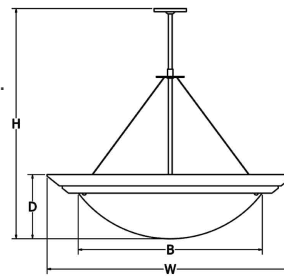

NEMO

Indoor Pendant

9777 Reavis Park Drive

St. Louis, MO 63123

800.331.2425 or 314.631.6000

sales@glighting.com www.glighting.com

GENERAL SPECIFICATION

LED: High efficiency mid-power LEDs are field serviceable. Universal voltage.

LED Dimming: Standard 1% 0-10V dimming with LED lamping option.

Body: GL-2120-2123 ring spun in 18ga steel or .050 aluminum. Closed body with LED lamping.

Canopy: Low profile. May be mounted on flat or sloped ceilings up to 40°.

Acrylic: Seamless acrylic is UL-94 HB Flame Class rated.

Finish: Highly durable oven cured no VOC premium powder coat.

Surge Protection: External surge protector provided as standard.

SAMPLE CATALOG NUMBER:						
GL-2122-	L95-	S-	NSN-	1-	A-	038
MODEL NO.	LAMPING	ACRYLIC	FINISH	HANGER	OPTION(S)	OVERALL HEIGHT
GL-2120 14lbs B in 18" mm 460 6 kg W in 27" mm 685 D in 8 1/2" mm 215 H in 29" mm 740	IN3. 3MED L50. 5LED30 F4. 4CF L55. 5LED35 L54. 5LED40	Standard: S. Satin White Optional: W. White Opal F. Faux Alabaster M. Earth Marble	Standard: Powder Coat BLK-Black BL-Blue GR-Gray LG-Light Gray BE-Beige PAB-Antique Brass PA-Painted Aluminum PTC-Painted Copper WH-White DBZ-Dark Bronze NSN-New Satin Nickel BRN-Brown RD-Red CH-Champagne RG-Reed Green SG-Sungold GM-Gun Metal POR-Oil Rubbed Bronze Textured Powder TLV-Light Verdigris TWH-Textured White TBL-Textured Black TS-Textured Silver TBN-Terra Brown TBZ-Textured Bronze Premium: SA-Satin Aluminum SB-Satin Brass PB-Polished Brass ORB-Oil Rubbed Bronze PC-Polished Copper SA-Satin Aluminum SC-Satin Chrome SN-Satin Nickel	1. Stem 2. Cable 3. Arms 4. Stem Cluster Custom lengths available. For heights longer than standard, additional length will be added to top stem.	A. No Options F. Add Finial B. Damp Location Available in powder coat or Satin Aluminum finish. DE. ECO Dimming Lutron Ecosystem dimming CF lamping option. Specify voltage and wattage after dimming code. DV. Mark VII Dimming Advance Mark VII dimming CF lamping option. Specify voltage and wattage after dimming code. DX. Mark X Dimming Advance Mark X dimming CF lamping option. Specify voltage and wattage after dimming code. E. Emergency Ballast Operates one fluorescent lamp. Remote mount up to 5' from lamps in controlled environment with an area temperature range of 32°- 131°F. Non-dimming compact fluorescent only. Specify 120 or 277 voltage. EL. Emergency LED Remote mount up to 10' from lamping in controlled environment with an area temperature range of 32°-131°F. LED only. Specify 120 or 277 voltage. W. White Opal Top Lens CF and INC only C. Clear Top Lens CF and INC only P. Perforated Top Lens CF and INC only Multi-circuiting available upon request.	Standard overall height shown by model no. For custom overall height, specify in inches.
GL-2121 21lbs B in 24" mm 610 10 kg W in 33" mm 840 D in 9 1/2" mm 240 H in 34" mm 865	IN3. 3MED L60. 6LED30 F4. 4CF L65. 6LED35 L64. 6LED40	Acrylic is UL-94 HB Flame Class rated.				
GL-2122 29lbs B in 30" mm 760 13kg W in 39" mm 990 D in 10 1/2" mm 265 H in 38" mm 965	IN6. 6MED L90. 9LED30 F4. 4CF L95. 9LED35 L94. 9LED40					
GL-2123 37lbs B in 38" mm 965 17kg W in 46" mm 1170 D in 12" mm 305 H in 42" mm 1070	IN6. 6MED L120. 12LED30 F6. 6CF L125. 12LED35 L124. 12LED40 38"available in Satin Aluminum and powder coat finish only					

Fixtures over 50 lbs require reinforced junction box
All dimensions are nominal.

Lamp Definition