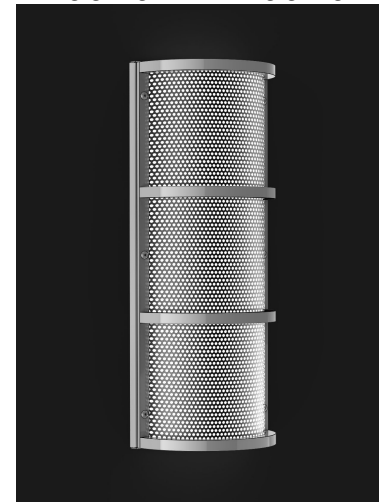

OCTAVIAN

Indoor ADA Sconce

9777 Reavis Park Drive
St. Louis, MO 63123
800.331.2425 or 314.631.6000

sales@glighting.com www.glighting.com

GENERAL SPECIFICATION

Body: Formed .050 aluminum body with 1/4" x 1/2" aluminum rails and 1/2"sq decorative bars.

Acrylic: Cylinder is UL-94 HB Flame Class rated. Top and bottom lens standard.

Standard Finishes: Highly durable oven cured no VOC premium powder coat.

LED Dimming: 1% 0-10V dimming standard with LED lamping option.

Modified: Contact factory for modified lengths, lamping and decorative fronts.

Surge Protection: External surge protector provided as standard.

SAMPLE CATALOG NUMBER: GL-4415-						
		G-	W-	PA-	BLK-	A
MODEL NO.		LAMPING	ACRYLIC	FINISH		OPTION(S)
GL-4415	W in 7 1/4" mm 185	F. 13LED30	Standard: W. White Opal	Standard: Powder Coat BLK-Black BL-Blue GR-Gray LG-Light Gray BE-Beige PAB-Antique Brass PA-Painted Aluminum PTC-Painted Copper WH-White DBZ-Dark Bronze NSN-New Satin Nickel BRN-Brown RD-Red CH-Champagne RG-Reed Green SG-Sungold GM-Gun Metal POR-Oil Rubbed Bronze Textured Powder TLV-Light Verdigris TWH-Textured White TBL-Textured Black TS-Textured Silver TBN-Terra Brown TBZ-Textured Bronze Premium: SA-Satin Aluminum Perforated front available in painted finish or brushed aluminum. Designated by second finish code.		A. No Options B. Damp Location EL. Emergency LED Consult factory. Must be remotely mounted in a controlled environment with an area temperature range of 32°-131°F.
	H in 18" mm 460	G. 13LED35				
	D in 4" mm 100	H. 13LED40				

All dimensions are nominal.

Light Source Definition

Lamp	LED	CRI	Rated Life Hrs	Board Lumens	Kelvin
13LED30	13W	80	50000	1895	3000
13LED35	13W	80	50000	1895	3500
13LED40	13W	80	50000	1895	4000

Universal Voltage unless otherwise specified.