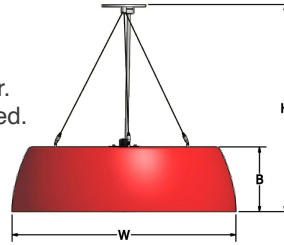

OCULUS RGB+W

Interior Pendant

9777 Reavis Park Drive
St. Louis, MO 63123
800.331.2425 or 314.631.6000

sales@glighting.com www.glighting.com

GENERAL SPECIFICATION

RGB+White: LED option (RGB30, RGB35, & RGB40) features a full power white and RGB color changing light source. A second circuit controls the white channel. RGB channel wired DMX ready, full white 1% 0-10V dimming standard.

RGB: LED option features RGB color changing light source. RGB channel wired DMX ready.

Static Color: LED options (Red, Green, or Blue) feature static color.

Acrylic: Satin white seamless acrylic is UL-94 HB Flame Class rated.

Cable Hanger: Comes with 72" cable and cord for on-site adjustability.

Canopy: Matches fixture finish.

Finish: Highly durable oven cured no VOC premium powder coat. Spinning interior painted textured white.

DMX: Controls by others.

Surge Protection: External surge protector provided as standard.

SAMPLE CATALOG NUMBER:				
GL-2641-				
MODEL NO.	S-	PTC-	1-	A
MODEL NO.	LAMPING	FINISH	HANGER	OPTIONS
GL-2640 W in 26" mm 660 10lbs B in 7 1/2" mm 190 4.5kg H in 20"-68" mm 510-1730	G. RED H. GREEN I. BLUE J. RGB* K. RGB30* L. RGB35* M. RGB40*	Standard: Powder Coat BLK-Black BL-Blue GR-Gray LG-Light Gray BE-Beige PAB-Antique Brass PA-Painted Aluminum PTC-Painted Copper DBZ-Dark Bronze NSN-New Satin Nickel BRN-Brown RD-Red CH-Champagne RG-Reed Green SG-Sungold GM-Gun Metal POR-Oil Rubbed Bronze Textured Powder TLV-Light Verdigris TWH-Textured White TBL-Textured Black TS-Textured Silver TBN-Terra Brown TBZ-Textured Bronze Premium: SA-Satin Aluminum Not available in standard white finish	1. Cable 	A. No Options BC. Black Cord Fixture supplied with black power cord. LC. 150" Cord & Cable Fixture supplied with 150" of cable and standard white cord or optional black cord. EL. Emergency LED Remote mount up to 10' from light source in controlled environment with an area temperature range of 32°-131°F. Specify 120 or 277 voltage.
GL-2641 W in 37" mm 940 15lbs B in 7 1/2" mm 190 6.8kg H in 20"-68" mm 510-1730	N. RED O. GREEN P. BLUE Q. RGB* R. RGB30* S. RGB35* T. RGB40*	Standard: Powder Coat BLK-Black BL-Blue GR-Gray LG-Light Gray BE-Beige PAB-Antique Brass PA-Painted Aluminum PTC-Painted Copper DBZ-Dark Bronze NSN-New Satin Nickel BRN-Brown RD-Red CH-Champagne RG-Reed Green SG-Sungold GM-Gun Metal POR-Oil Rubbed Bronze Textured Powder TLV-Light Verdigris TWH-Textured White TBL-Textured Black TS-Textured Silver TBN-Terra Brown TBZ-Textured Bronze Premium: SA-Satin Aluminum Not available in standard white finish	1. Cable 	A. No Options BC. Black Cord Fixture supplied with black power cord. LC. 150" Cord & Cable Fixture supplied with 150" of cable and standard white cord or optional black cord. EL. Emergency LED Remote mount up to 10' from light source in controlled environment with an area temperature range of 32°-131°F. Specify 120 or 277 voltage.

All Dimensions are nominal.
*DMX controls supplied by others

Light Source Definition

Fixture	Total Wattage	Rated CRI	Rated Life Hrs	Delivered Lumens
GL-2640	57W	+80	50000	4310
GL-2641	72W	+80	50000	5320

Universal Voltage unless otherwise specified.