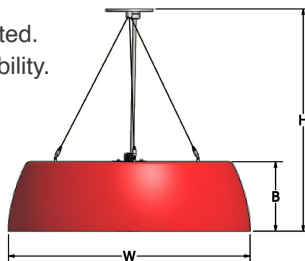

OCULUS TUNABLE WHITE

Interior Pendant

9777 Reavis Park Drive
St. Louis, MO 63123
800.331.2425 or 314.631.6000

sales@glighting.com www.glighting.com

GENERAL SPECIFICATION

Tunable White: LED option (TW) features tunable white technology that adjusts from 6500K-2700K. For proper control, fixture needs two 0-10V dimming controls.

LED Tuning: CCT tunable using 0-10V wall control. TRIAC, DALI, or DMX available upon request.

LED Dimming: Intensity adjustable using 1% 0-10V wall control. TRIAC, DALI, or DMX available upon request.

Acrylic: Satin white seamless acrylic is UL-94 HB Flame Class rated.

Cable Hanger: Comes with 72" cable and cord for on-site adjustability.

Canopy: Matches fixture finish.

Finish: Highly durable oven cured no VOC premium powder coat. Spinning interior painted textured white.

Surge Protection: External surge protector provided as standard.

SAMPLE CATALOG NUMBER: GL-2641-		TW5-	PTC-	1-	A
MODEL NO.		LAMPING	FINISH	HANGER	OPTIONS
GL-2640	W in 26" mm 660 10lbs B in 7 1/2" mm 190 4.5kg H in 20"-68" mm 510-1730	TW4	Standard: Powder Coat BLK-Black BL-Blue GR-Gray LG-Light Gray BE-Beige PAB-Antique Brass PA-Painted Aluminum PTC-Painted Copper DBZ-Dark Bronze NSN-New Satin Nickel BRN-Brown RD-Red CH-Champagne RG-Reed Green SG-Sungold GM-Gun Metal POR-Oil Rubbed Bronze Textured Powder TLV-Light Verdigris TWH-Textured White TBL-Textured Black TS-Textured Silver TBN-Terra Brown TBZ-Textured Bronze Premium: SA-Satin Aluminum Not available in standard white finish	1. Cable 	A. No Options BC. Black Cord Fixture supplied with black power cord. LC. 150" Cord & Cable Fixture supplied with 150" of cable and standard white cord or optional black cord. EL. Emergency LED Remote mount up to 10' from light source in controlled environment with an area temperature range of 32"-131°F. Specify 120 or 277 voltage.
GL-2641	W in 37" mm 940 15lbs B in 7 1/2" mm 190 6.8kg H in 20"-68" mm 510-1730	TW5			

All Dimensions are nominal.

Light Source Definition

Code	Total Wattage	Delivered Lumens	Kelvin
TW4	56W	4310	2700-6500
TW5	72W	5320	2700-6500

Universal Voltage unless otherwise specified.