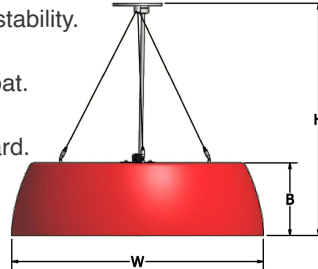

OCULUS WARM DIM

Interior Pendant

9777 Reavis Park Drive
St. Louis, MO 63123
800.331.2425 or 314.631.6000

sales@glighting.com www.glighting.com

GENERAL SPECIFICATION

Warm Dim: LED option (WD) features warm dimming technology that dims smoothly from 3500K-1800K with standard 1% 0-10V dimming.

LED Dimming: Standard 1% 0-10V dimming. TRIAC, DALI, or DMX available upon request.

Acrylic: Satin white seamless acrylic is UL-94 HB Flame Class rated.

Cable Hanger: Comes with 72" cable and cord for on-site adjustability.

Canopy: Matches fixture finish.

Finish: Highly durable oven cured no VOC premium powder coat. Spinning interior painted textured white.

Surge Protection: External surge protector provided as standard.

SAMPLE CATALOG NUMBER: GL-2641-		WD5-	PTC-	1-	A	
MODEL NO.		LAMPING	FINISH	HANGER	OPTIONS	
GL-2640 W in 26" mm 660 10lbs B in 7 1/2" mm 190 4.5kg H in 20"-68" mm 510-1730		WD4	Standard: Powder Coat BLK-Black BL-Blue GR-Gray LG-Light Gray BE-Beige PAB-Antique Brass PA-Painted Aluminum PTC-Painted Copper DBZ-Dark Bronze NSN-New Satin Nickel BRN-Brown RD-Red CH-Champagne RG-Reed Green SG-Sungold GM-Gun Metal POR-Oil Rubbed Bronze Textured Powder TLV-Light Verdigris TWH-Textured White TBL-Textured Black TS-Textured Silver TBN-Terra Brown TBZ-Textured Bronze Premium: SA-Satin Aluminum Not available in standard white finish	1. Cable 	A. No Options BC. Black Cord Fixture supplied with black power cord. LC. 150" Cord & Cable Fixture supplied with 150" of cable and standard white cord or optional black cord. EL. Emergency LED Remote mount up to 10' from light source in controlled environment with an area temperature range of 32"-131°F. Specify 120 or 277 voltage.	
GL-2641 W in 37" mm 940 15lbs B in 7 1/2" mm 190 6.8kg H in 20"-68" mm 510-1730						WD5

All Dimensions are nominal.

Light Source Definition

Code	Total Wattage	Delivered Lumens	Kelvin
WD4	82W	4310	3500-1800
WD5	108W	5320	3500-1800

Universal Voltage unless otherwise specified.