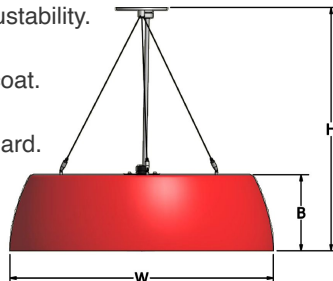

OCULUS

Interior Pendant

9777 Reavis Park Drive
St. Louis, MO 63123
800.331.2425 or 314.631.6000

sales@glighting.com www.glighting.com

GENERAL SPECIFICATION

LED: High efficiency mid-power LEDs are field serviceable.

LED Dimming: Standard 1% 0-10V dimming. TRIAC, DALI, or DMX available upon request.

Acrylic: Satin white seamless acrylic is UL-94 HB Flame Class rated.

Cable Hanger: Comes with 72" cable and cord for on-site adjustability.

Canopy: Matches fixture finish.

Finish: Highly durable oven cured no VOC premium powder coat. Spinning interior painted textured white.

Surge Protection: External surge protector provided as standard.

SAMPLE CATALOG NUMBER: GL-2641-		E-	PTC-	1-	A
MODEL NO.		LAMPING	FINISH	HANGER	OPTIONS
GL-2640	W 26" in 660 mm 10lbs B 7 1/2" in 190 mm 4.5kg H 20"-68" in 510-1730 mm	A. 4LED30 B. 4LED35 C. 4LED40	Standard: Powder Coat BLK-Black BL-Blue GR-Gray LG-Light Gray BE-Beige PAB-Antique Brass PA-Painted Aluminum PTC-Painted Copper DBZ-Dark Bronze NSN-New Satin Nickel BRN-Brown RD-Red CH-Champagne RG-Reed Green SG-Sungold GM-Gun Metal POR-Oil Rubbed Bronze Textured Powder TLV-Light Verdigris TWH-Textured White TBL-Textured Black TS-Textured Silver TBN-Terra Brown TBZ-Textured Bronze Premium: SA-Satin Aluminum Not available in standard white finish	1. Cable 	A. No Options BC. Black Cord Fixture supplied with black power cord. LC. 150" Cord & Cable Fixture supplied with 150" of cable and standard white cord or optional black cord. EL. Emergency LED Remote mount up to 10' from light source in controlled environment with an area temperature range of 32"-131°F. Specify 120 or 277 voltage.
GL-2641	W 37" in 940 mm 15lbs B 7 1/2" in 190 mm 6.8kg H 20"-68" in 510-1730 mm	D. 5LED30 E. 5LED35 F. 5LED40			

All Dimensions are nominal.

Light Source Definition

Code	Total Wattage	Rated CRI	Rated Life Hrs	Delivered Lumens	Kelvin
4LED30	57W	+80	50000	4310	3000
4LED35	57W	+80	50000	4310	3500
4LED40	57W	+80	50000	4310	4000
5LED30	72W	+80	50000	5320	3000
5LED35	72W	+80	50000	5320	3500
5LED40	72W	+80	50000	5320	4000

Universal Voltage unless otherwise specified.