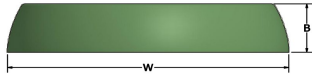

SAMPLE CATALOG NUMBER:			
GL-3641-	TW5-	NSN-	A
MODEL NO.	LAMPING	FINISH	OPTIONS
GL-3640 W in 26" mm 660 8lbs B in 7 1/2" mm 190 3.5kg	TW4	Standard: Powder Coat BLK-Black BL-Blue GR-Gray LG-Light Gray BE-Beige PAB-Antique Brass PA-Painted Aluminum PTC-Painted Copper DBZ-Dark Bronze NSN-New Satin Nickel BRN-Brown RD-Red CH-Champagne RG-Reed Green SG-Sungold GM-Gun Metal POR-Oil Rubbed Bronze Textured Powder TLV-Light Verdigris TWH-Textured White TBL-Textured Black TS-Textured Silver TBN-Terra Brown TBZ-Textured Bronze Premium: SA-Satin Aluminum	A. No Options EL. Emergency LED Remote mount up to 10' from light source in controlled environment with an area temperature range of 32"-131°F. Specify 120 or 277 voltage.
GL-3641 W in 37" mm 940 10lbs B in 7 1/2" mm 190 4.5kg	TW5	Not available in standard white finish	

All Dimensions are nominal.

Light Source Definition

Code	Total Wattage	Delivered Lumens	Kelvin
TW4	56W	4310	2700-6500
TW5	72W	5320	2700-6500

Universal Voltage unless otherwise specified.