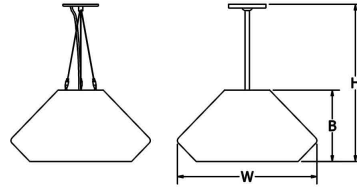

### GENERAL SPECIFICATION

**LED:** High efficiency mid-power LEDs.  
**Uplight:** Optional uplight is wired on a second circuit. Standard satin white top lens.  
**LED Dimming:** Standard 1% 0-10V dimming.  
**Cable Hanger Option:** Standard 150" cable and white cord for on-site adjustability.  
**Canopy:** Matches outer fixture finish. Hanger 3 & 4 with A-O lamping option includes 9.125" dia by 2.625" H spinning. V, W, X lamping includes 12.5" dia by 2" H.  
**Driver:** Max remote driver installation distance 25ft from fixture body.  
**Acrylic:** Acrylic is UL-94 HB Flame Class rated.  
**Finish:** Highly durable oven cured no VOC premium powder coat.  
**Inner Finish:** Inner finish matches outer finish.  
**Surge Protection:** External surge protector provided as standard.

All Dimensions are nominal.