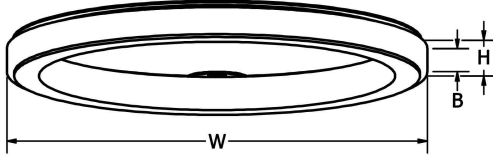

ORBIS - Acoustic

Inner Acrylic Interior Surface Mount

9777 Reavis Park Drive

St. Louis, MO 63123

800.331.2425 or 314.631.6000

sales@glighting.com www.glighting.com

GENERAL SPECIFICATION

LED: High efficiency mid-power LEDs.

Acoustic Panel: 1/2" center acoustic panel reduces noise level in environment.

Lower Output: Lamping code ending with LO features lower lumen output.

LED Dimming: Standard 1% 0-10V dimming.

Driver: Max remote driver installation distance:

White LED 25ft from fixture body and RGB 45ft from fixture body.

See Orbis Hanger Guide for more information.

RGB: DMX controller supplied by others.

Finish: Highly durable oven cured no VOC premium powder coat.

Mounting Plate: Matches fixture finish.

Surge Protection: External surge protector provided as standard.

SAMPLE CATALOG NUMBER: GL-3792-		F-	BLK-	ABLK-	A
MODEL NO.	LAMPING	FINISH	ACOUSTIC	OPTIONS	
GL-3790 W 24" 10lbs B 3" 4.5kg H 3.5"	A. 24LED30 B. 24LED35 C. 24LED40 D. RGB	AL. 24LED30LO BL. 24LED35LO CL. 24LED40LO	Standard: Powder Coat BLK-Black BL-Blue GR-Gray LG-Light Gray BE-Beige PAB-Antique Brass PA-Painted Aluminum PTC-Painted Copper WH-White DBZ-Dark Bronze NSN-New Satin Nickel BRN-Brown RD-Red CH-Champagne RG-Reed Green SG-Sungold GM-Gun Metal POR-Oil Rubbed Bronze PG-Pine Green DO-Deep Orange PV-Purple Violet NB-Navy Blue Textured Powder TLV-Light Verdigris TWH-Textured White TBL-Textured Black TS-Textured Silver TBN-Terra Brown TBZ-Textured Bronze Premium: SA-Satin Aluminum*	Standard: Acoustic ABLK-Black ABL-Blue AGR-Gray ALG-Light Gray ARD-Red	A. No Options EL. Emergency LED Must be remotely mounted in a controlled environment with an area temperature range of 32°-131°F. Specify 120 or 277 voltage.
GL-3791 W 36" 15lbs B 3" 6.8kg H 3.5"	U. 36LED30 V. 36LED35 W. 36LED40 X. RGB	UL. 36LED30LO VL. 36LED35LO WL. 36LED40LO			
GL-3792 W 48" 15lbs B 3" 6.8kg H 3.5"	E. 48LED30 F. 48LED35 G. 48LED40 H. RGB	EL. 48LED30LO FL. 48LED35LO GL. 48LED40LO			
GL-3793 W 60" 18lbs B 3" 8.2kg H 3.5"	Y. 60LED30 Z. 60LED35 AA. 60LED40 BB. RGB	YL. 60LED30LO ZL. 60LED35LO AAL. 60LED40LO			
GL-3794 W 72" 22lbs B 3" 10kg H 3.5" Fixture Built with Four Acrylic Segments	I. 72LED30 J. 72LED35 K. 72LED40 L. RGB	IL. 72LED30LO JL. 72LED35LO KL. 72LED40LO			

All Dimensions are nominal.

Light Source Definition

High Lumen Output						Low Lumen Output					
Code	Total Wattage	CRI	Rated Life Hrs	Delivered Lumens	Kelvin	Code	Total Wattage	CRI	Rated Life Hrs	Delivered Lumens*	Kelvin
24LED30/35/40	54	+80	50000	4135	3000/3500/4000	24LED30LO/35LO/40LO	32	+80	50000	2481	3000/3500/4000
36LED30/35/40	76	+80	50000	7261	3000/3500/4000	36LED30LO/35LO/40LO	46	+80	50000	4357	3000/3500/4000
48LED30/35/40	106	+80	50000	10096	3000/3500/4000	48LED30LO/35LO/40LO	64	+80	50000	6058	3000/3500/4000
60LED30/35/40	131	+80	50000	12991	3000/3500/4000	60LED30LO/35LO/40LO	73	+80	50000	7143	3000/3500/4000
72LED30/35/40	152	+80	50000	14838	3000/3500/4000	72LED30LO/35LO/40LO	104	+80	50000	10159	3000/3500/4000
RGB	Contact Factory for Details										

Universal Voltage unless otherwise specified. *Estimate