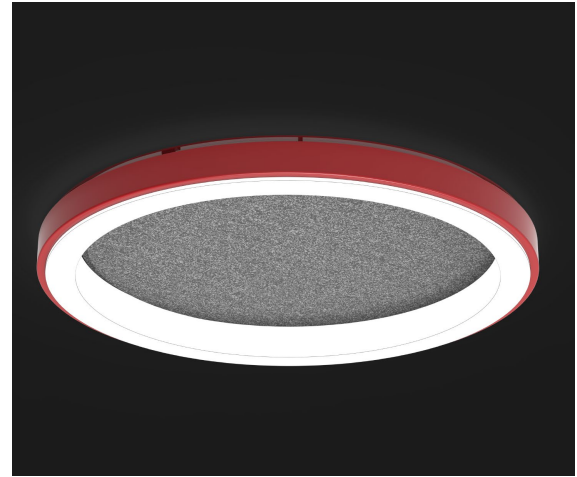

ORBIS - Acoustic

Inner Acrylic Interior Surface Mount

9777 Reavis Park Drive

St. Louis, MO 63123

800.331.2425 or 314.631.6000

sales@glighting.com www.glighting.com

GENERAL SPECIFICATION

LED: High efficiency mid-power LEDs.

Acoustic Panel: 1/2" center acoustic panel reduces noise level in environment.

Lower Output: Lamping code ending with LO features lower lumen output.

LED Dimming: Standard 1% 0-10V dimming.

Driver: Max remote driver installation distance:

White LED 25ft from fixture body and RGB 45ft from fixture body.

See Orbis Hanger Guide for more information.

RGB: DMX controller supplied by others.

Finish: Highly durable oven cured no VOC premium powder coat.

Mounting Plate: Matches fixture finish.

Surge Protection: External surge protector provided as standard.

SAMPLE CATALOG NUMBER: GL-3792-		F-	BLK-	ABLK-	A
MODEL NO.	LAMPING	FINISH	ACOUSTIC	OPTIONS	
GL-3790 W 24" 10lbs B 3" 4.5kg H 3.5"	A. 24LED30 B. 24LED35 C. 24LED40 D. RGB	AL. 24LED30LO BL. 24LED35LO CL. 24LED40LO	Standard: Powder Coat BLK-Black BL-Blue GR-Gray LG-Light Gray BE-Beige PAB-Antique Brass PA-Painted Aluminum PTC-Painted Copper WH-White DBZ-Dark Bronze NSN-New Satin Nickel BRN-Brown RD-Red CH-Champagne RG-Reed Green SG-Sungold GM-Gun Metal POR-Oil Rubbed Bronze PG-Pine Green DO-Deep Orange PV-Purple Violet NB-Navy Blue Textured Powder TLV-Light Verdigris TWH-Textured White TBL-Textured Black TS-Textured Silver TBN-Terra Brown TBZ-Textured Bronze Premium: SA-Satin Aluminum*	Standard: Acoustic ABLK-Black ABL-Blue AGR-Gray ALG-Light Gray ARD-Red	A. No Options EL. Emergency LED Must be remotely mounted in a controlled environment with an area temperature range of 32°-131°F. Specify 120 or 277 voltage.
GL-3791 W 36" 15lbs B 3" 6.8kg H 3.5"	U. 36LED30 V. 36LED35 W. 36LED40 X. RGB	UL. 36LED30LO VL. 36LED35LO WL. 36LED40LO			
GL-3792 W 48" 15lbs B 3" 6.8kg H 3.5"	E. 48LED30 F. 48LED35 G. 48LED40 H. RGB	EL. 48LED30LO FL. 48LED35LO GL. 48LED40LO			
GL-3793 W 60" 18lbs B 3" 8.2kg H 3.5"	Y. 60LED30 Z. 60LED35 AA. 60LED40 BB. RGB	YL. 60LED30LO ZL. 60LED35LO AAL. 60LED40LO			
GL-3794 W 72" 22lbs B 3" 10kg H 3.5" Fixture Built with Four Acrylic Segments	I. 72LED30 J. 72LED35 K. 72LED40 L. RGB	IL. 72LED30LO JL. 72LED35LO KL. 72LED40LO			

All Dimensions are nominal.

Light Source Definition

High Lumen Output						Low Lumen Output					
Code	Total Wattage	CRI	Rated Life Hrs	Delivered Lumens	Kelvin	Code	Total Wattage	CRI	Rated Life Hrs	Delivered Lumens*	Kelvin
24LED30/35/40	54	+80	50000	4135	3000/3500/4000	24LED30LO/35LO/40LO	32	+80	50000	2481	3000/3500/4000
36LED30/35/40	76	+80	50000	7261	3000/3500/4000	36LED30LO/35LO/40LO	46	+80	50000	4357	3000/3500/4000
48LED30/35/40	106	+80	50000	10096	3000/3500/4000	48LED30LO/35LO/40LO	64	+80	50000	6058	3000/3500/4000
60LED30/35/40	131	+80	50000	12991	3000/3500/4000	60LED30LO/35LO/40LO	73	+80	50000	7143	3000/3500/4000
72LED30/35/40	152	+80	50000	14838	3000/3500/4000	72LED30LO/35LO/40LO	104	+80	50000	10159	3000/3500/4000
RGB	Contact Factory for Details										

Universal Voltage unless otherwise specified. *Estimate