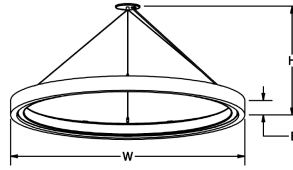

### GENERAL SPECIFICATION

- LED:** High efficiency mid-power LEDs.
- Lower Output:** Lamping code ending with LO features lower lumen output.
- LED Dimming:** Standard 1% 0-10V dimming.
- Driver:** Max remote driver installation distance: White LED 25ft from fixture body and RGB 45ft from fixture body. See Orbis Hanger Guide for more information.
- RGB:** DMX controller supplied by others.
- Finish:** Highly durable oven cured no VOC premium powder coat.
- Canopy:** Matches fixture finish.
- Cable Hanger:** Standard 150" cable and white cord for on-site adjustability.
- Surge Protection:** External surge protector provided as standard.