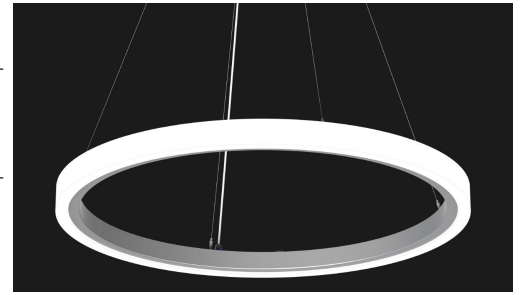

### GENERAL SPECIFICATION

- LED:** High efficiency mid-power LEDs.
- Lower Output:** Lamping code ending with LO features lower lumen output.
- LED Dimming:** Standard 1% 0-10V dimming.
- Driver:** Max remote driver installation distance: White LED 25ft from fixture body and RGB 45ft from fixture body. See Orbis Hanger Guide for more information.
- RGB:** DMX controller supplied by others.
- Finish:** Highly durable oven cured no VOC premium powder coat.
- Canopy:** Matches fixture finish.
- Cable Hanger:** Standard 150" cable and white cord for on-site adjustability.
- Surge Protection:** External surge protector provided as standard.