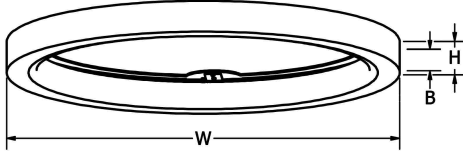

ORBIS II

Outer Acrylic Interior Surface Mount

9777 Reavis Park Drive
St. Louis, MO 63123
800.331.2425 or 314.631.6000

sales@glighting.com www.glighting.com

GENERAL SPECIFICATION

- LED:** High efficiency mid-power LEDs.
- Lower Output:** Lamping code ending with LO features lower lumen output.
- LED Dimming:** Standard 1% 0-10V dimming.
- Driver:** Max remote driver installation distance: White LED 25ft from fixture body and RGB 45ft from fixture body.
- RGB:** DMX controller supplied by others.
- Finish:** Highly durable oven cured no VOC premium powder coat.
- Mounting Plate:** Matches fixture finish.
- Surge Protection:** External surge protector provided as standard.

All Dimensions are nominal.

Light Source Definition

High Lumen Output						Low Lumen Output					
Code	Total Wattage	CRI	Rated Life Hrs	Delivered Lumens	Kelvin	Code	Total Wattage	CRI	Rated Life Hrs	Delivered Lumens*	Kelvin
24LED30/35/40	56	+80	50000	5141	3000/3500/4000	24LED30LO/35LO/40LO	34	+80	50000	3085	3000/3500/4000
36LED30/35/40	76	+80	50000	7480	3000/3500/4000	36LED30LO/35LO/40LO	46	+80	50000	4488	3000/3500/4000
48LED30/35/40	108	+80	50000	10197	3000/3500/4000	48LED30LO/35LO/40LO	65	+80	50000	6118	3000/3500/4000
60LED30/35/40	129	+80	50000	12021	3000/3500/4000	60LED30LO/35LO/40LO	73	+80	50000	6975	3000/3500/4000
72LED30/35/40	154	+80	50000	15345	3000/3500/4000	72LED30LO/35LO/40LO	92	+80	50000	9207	3000/3500/4000
RGB	Contact Factory for Details										