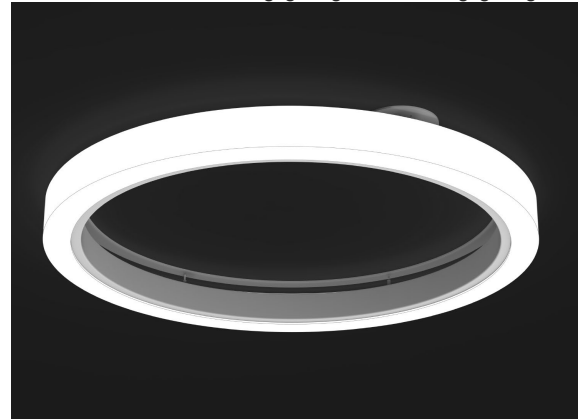

ORBIS II

Outer Acrylic Interior Surface Mount

9777 Reavis Park Drive
St. Louis, MO 63123
800.331.2425 or 314.631.6000

sales@glighting.com www.glighting.com

GENERAL SPECIFICATION

- LED:** High efficiency mid-power LEDs.
- Lower Output:** Lamping code ending with LO features lower lumen output.
- LED Dimming:** Standard 1% 0-10V dimming.
- Driver:** Max remote driver installation distance: White LED 25ft from fixture body and RGB 45ft from fixture body.
- RGB:** DMX controller supplied by others.
- Finish:** Highly durable oven cured no VOC premium powder coat.
- Mounting Plate:** Matches fixture finish.
- Surge Protection:** External surge protector provided as standard.