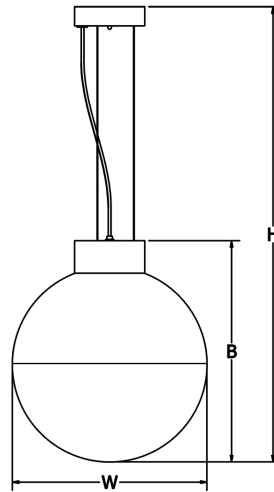

OXFORD

Interior Pendant

9777 Reavis Park Drive
St. Louis, MO 63123
800.331.2425 or 314.631.6000

sales@glighting.com www.glighting.com

GENERAL SPECIFICATION

- LED:** High efficiency mid-power LEDs are field serviceable.
- LED Dimming:** Standard 1% 0-10V dimming. TRIAC, DALI, or DMX available upon request. Driver mounted in the canopy.
- Acrylic:** Acrylic is UL-94 HB Flame Class rated with seam.
- Cable Hanger:** Comes with 72" cable and white cord for on-site adjustability.
- Finish:** Highly durable oven cured no VOC premium powder coat.
- Surge Protection:** External surge protector provided as standard.

SAMPLE CATALOG NUMBER:					
GL-2525-	Z5-	W-	NSN-	1-	A-
MODEL NO.	LAMPING	ACRYLIC	FINISH	HANGER	OPTIONS
GL-2525 W 18" in 460 mm 15lbs B 20 1/2" in 520 mm 6.8kg H 72" in 1065 mm	Y0. 11LED30 Y5. 11LED35 Y4. 11LED40 Z0. 16LED30 Z5. 16LED35 Z4. 16LED40	Standard: W White Opal S Satin White Acrylic is UL-94 HB Flame Class rated.	Standard: Powder Coat BLK -Black BL -Blue GR -Gray LG -Light Gray BE -Beige PAB -Antique Brass PA -Painted Aluminum PTC -Painted Copper WH -White DBZ -Dark Bronze NSN -New Satin Nickel BRN -Brown RD -Red CH -Champagne RG -Reed Green SG -Sungold GM -Gun Metal POR -Oil Rubbed Bronze Textured Powder TLV -Light Verdigris TWH -Textured White TBL -Textured Black TS -Textured Silver TBN -Terra Brown TBZ -Textured Bronze Premium: SA -Satin Aluminum	1. Cable  Standard White Power Cord	A. No Options BC. Black Cord Fixture supplied with black power cord. LC. 150" Cord & Cable Fixture supplied with 150" of cable and standard white cord or optional black cord. EL. Emergency LED Remote mount up to 10' from light source in controlled environment with an area temperature range of 32°-131°F. Specify 120 or 277 voltage.