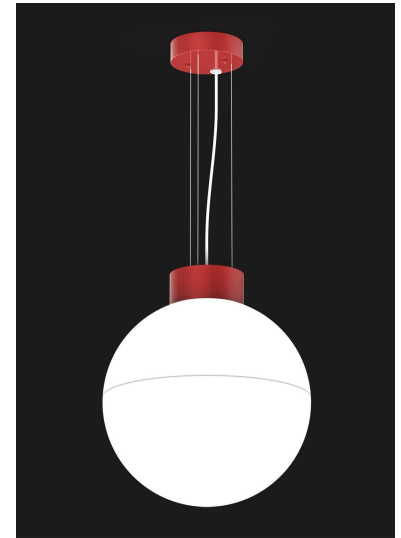

OXFORD

Interior Pendant

9777 Reavis Park Drive
St. Louis, MO 63123
800.331.2425 or 314.631.6000

sales@glighting.com www.glighting.com

GENERAL SPECIFICATION

- LED:** High efficiency mid-power LEDs are field serviceable.
- LED Dimming:** Standard 1% 0-10V dimming. TRIAC, DALI, or DMX available upon request. Driver mounted in the canopy.
- Acrylic:** Acrylic is UL-94 HB Flame Class rated with seam.
- Cable Hanger:** Comes with 72" cable and white cord for on-site adjustability.
- Finish:** Highly durable oven cured no VOC premium powder coat.
- Surge Protection:** External surge protector provided as standard.

SAMPLE CATALOG NUMBER:					
GL-2525-	Z5-	W-	NSN-	1-	A-
MODEL NO.	LAMPING	ACRYLIC	FINISH	HANGER	OPTIONS
GL-2525 W 18" in 460 mm 15lbs B 20 1/2" in 520 mm 6.8kg H 72" in 1065 mm	Y0. 11LED30 Y5. 11LED35 Y4. 11LED40 Z0. 16LED30 Z5. 16LED35 Z4. 16LED40	Standard: W White Opal S Satin White Acrylic is UL-94 HB Flame Class rated.	Standard: Powder Coat BLK -Black BL -Blue GR -Gray LG -Light Gray BE -Beige PAB -Antique Brass PA -Painted Aluminum PTC -Painted Copper WH -White DBZ -Dark Bronze NSN -New Satin Nickel BRN -Brown RD -Red CH -Champagne RG -Reed Green SG -Sungold GM -Gun Metal POR -Oil Rubbed Bronze Textured Powder TLV -Light Verdigris TWH -Textured White TBL -Textured Black TS -Textured Silver TBN -Terra Brown TBZ -Textured Bronze Premium: SA -Satin Aluminum	1. Cable  Standard White Power Cord	A. No Options BC. Black Cord Fixture supplied with black power cord. LC. 150" Cord & Cable Fixture supplied with 150" of cable and standard white cord or optional black cord. EL. Emergency LED Remote mount up to 10' from light source in controlled environment with an area temperature range of 32°-131°F. Specify 120 or 277 voltage.