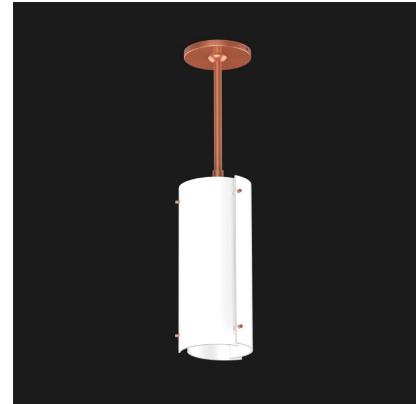

PIONEER

Indoor Pendant

9777 Reavis Park Drive
St. Louis, MO 63123
800.331.2425 or 314.631.6000

sales@glighting.com www.glighting.com

GENERAL SPECIFICATION

Acrylic: Acrylic is UL-94 HB Flame Class rated. Available with 3-Form.

Cable Hanger Option: Comes with 72" cable and white cord for on-site adjustability.

Canopy: Matches fixture finish. Low profile canopy may be mounted on flat or sloped ceilings up to 40°.

Modifications: Available in .080 satin aluminum. Consult factory for material change.

SAMPLE CATALOG NUMBER:						
GL-2520-	IN1-	W-	NSN-	1-	A-	024
MODEL NO.	LAMPING	ACRYLIC	FINISH	HANGER	OPTION(S)	OVERALL HEIGHT
GL-2520 W in 6 1/4" mm 160 12lbs B in 13" mm 330 5kg H in 24" mm 610	IN1. 1MED	Standard: W White Opal S Satin White 3-Form: 3N Linen Contact factory for 3-Form or .080 Aluminum Acrylic is UL-94 HB Flame Class rated.	Standard: Powder Coat BLK -Black BL -Blue GR -Gray LG -Light Gray BE -Beige PAB -Antique Brass PA -Painted Aluminum PTC -Painted Copper WH -White DBZ -Dark Bronze NSN -New Satin Nickel BRN -Brown RD -Red CH -Champagne RG -Reed Green SG -Sungold GM -Gun Metal POR -Oil Rubbed Bronze Textured Powder TLV -Light Verdigris TWH -Textured White TBL -Textured Black TS -Textured Silver TBN -Terra Brown TBZ -Textured Bronze Premium: SA -Satin Aluminum	1. Stem  2. Cable  Standard White Power Cord	A. No Options BC. Black Cord Fixture supplied with black power cord. LC. 150" Cord & Cable Fixture supplied with 150" of cable and standard white cord or optional black cord.	Stem mount only - Specify overall height in inches. Standard overall height shown by model no.

All Dimensions are nominal. 120V only*

Light Source Definition

Code	Lamp	Lamp Base
IN1	A-19	Medium