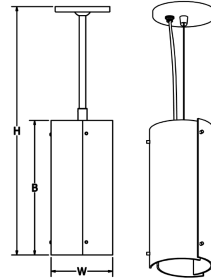

Cable Hanger Option: Comes with 72" cable and white cord for on-site adjustability.

Canopy: Matches fixture finish. Low profile canopy may be mounted on flat or sloped ceilings up to 40°.

Modifications: Available in .080 satin aluminum. Consult factory for material change.

SAMPLE CATALOG NUMBER:						
GL-2520-	IN1-	W-	NSN-	1-	A-	024
MODEL NO.	LAMPING	ACRYLIC	FINISH	HANGER	OPTION(S)	OVERALL HEIGHT
GL-2520 W in 6 1/4" mm 160 12lbs B in 13" mm 330 5kg H in 24" mm 610	IN1. 1MED	Standard: W White Opal S Satin White 3-Form: 3N Linen Contact factory for 3-Form or .080 Aluminum Acrylic is UL-94 HB Flame Class rated.	Standard: Powder Coat BLK -Black BL -Blue GR -Gray LG -Light Gray BE -Beige PAB -Antique Brass PA -Painted Aluminum PTC -Painted Copper WH -White DBZ -Dark Bronze NSN -New Satin Nickel BRN -Brown RD -Red CH -Champagne RG -Reed Green SG -Sungold GM -Gun Metal POR -Oil Rubbed Bronze Textured Powder TLV -Light Verdigris TWH -Textured White TBL -Textured Black TS -Textured Silver TBN -Terra Brown TBZ -Textured Bronze Premium: SA -Satin Aluminum	1. Stem  2. Cable  Standard White Power Cord	A. No Options BC. Black Cord Fixture supplied with black power cord. LC. 150" Cord & Cable Fixture supplied with 150" of cable and standard white cord or optional black cord.	Stem mount only - Specify overall height in inches. Standard overall height shown by model no.

All Dimensions are nominal. 120V only*

Light Source Definition

Code	Lamp	Lamp Base
IN1	A-19	Medium