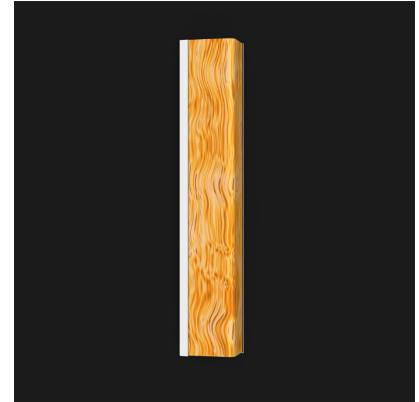

SAMPLE CATALOG NUMBER: GL-4630-					
		B5-	W-	NSN-	A
MODEL NO.		LAMPING	ACRYLIC	FINISH	OPTION(S)
<b>GL-4630</b> W in 5 3/4" mm 145 H in 24" mm 610 7lbs 3.2kg D in 4" mm 100		<b>B0.</b> 2LED30 <b>B5.</b> 2LED35 <b>B4.</b> 2LED40	<b>Standard:</b> <b>W.</b> White Opal <b>Optional:</b> <b>S.</b> Satin White <b>F.</b> Faux Alabaster <b>M.</b> Earth Marble <b>3N.</b> Linen Cast Resin  <small>Acrylic is UL-94 HB Flame Class rated.</small>	<b>Standard:</b> Powder Coat <b>BLK-</b> Black <b>BL-</b> Blue <b>GR-</b> Gray <b>LG-</b> Light Gray <b>BE-</b> Beige <b>PAB-</b> Antique Brass <b>PA-</b> Painted Aluminum <b>PTC-</b> Painted Copper <b>WH-</b> White <b>DBZ-</b> Dark Bronze <b>NSN-</b> New Satin Nickel <b>BRN-</b> Brown <b>RD-</b> Red <b>CH-</b> Champagne <b>RG-</b> Reed Green <b>SG-</b> Sungold <b>GM-</b> Gun Metal <b>POR-</b> Oil Rubbed Bronze  <b>Textured Powder</b> <b>TLV-</b> Light Verdigris <b>TWH-</b> Textured White <b>TBL-</b> Textured Black <b>TS-</b> Textured Silver <b>TBN-</b> Terra Brown <b>TBZ-</b> Textured Bronze	<b>A.</b> No Options <b>EL.</b> Emergency LED <small>Must be remotely mounted in a controlled environment with an area temperature range of 32°-131°F. Specify 120 or 277 voltage.</small>