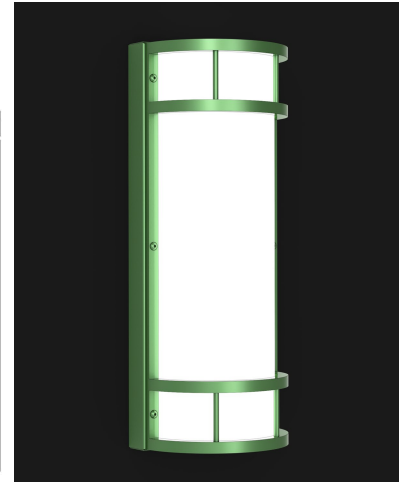

### GENERAL SPECIFICATION

- LED:** High efficiency mid-power LEDs are field serviceable.
- LED Dimming:** 1% 0-10V dimming standard with LED lamping option.
- Body:** Formed .050 Al body with 1/4" x 1/2" Al rails and 1/2"sq decorative bars.
- Acrylic:** Cylinder is UL-94 HB Flame Class rated. Top and bottom lens standard.
- Standard Finishes:** Highly durable oven cured no VOC premium powder coat.
- Modified:** Contact factory for modified lengths, lamping and decorative fronts.
- Surge Protection:** External surge protector provided as standard.
- Listing:** Fixture ETL listed for wet locations.

SAMPLE CATALOG NUMBER: GL-5435-				
MODEL NO.	LAMPING	ACRYLIC	FINISH	OPTION(S)
<b>GL-5435</b> W in 7 1/4" mm 185 H in 18" mm 460 D in 4 3/4" mm 120 5lbs 2.3kg	<b>F.</b> 13LED30 <b>G.</b> 13LED35 <b>H.</b> 13LED40	<b>Standard:</b> <b>W.</b> White Opal <b>Optional:</b> <b>S.</b> Satin White <b>F.</b> Faux Alabaster <b>M.</b> Earth Marble Acrylic is UL-94 HB Flame Class rated.	<b>Standard:</b> Powder Coat <b>BLK-</b> Black <b>BL-</b> Blue <b>GR-</b> Gray <b>LG-</b> Light Gray <b>BE-</b> Beige <b>PAB-</b> Antique Brass <b>PA-</b> Painted Aluminum <b>PTC-</b> Painted Copper <b>WH-</b> White <b>DBZ-</b> Dark Bronze <b>NSN-</b> New Satin Nickel <b>BRN-</b> Brown <b>RD-</b> Red <b>CH-</b> Champagne <b>RG-</b> Reed Green <b>SG-</b> Sungold <b>GM-</b> Gun Metal <b>POR-</b> Oil Rubbed Bronze Textured Powder <b>TLV-</b> Light Verdigris <b>TWH-</b> Textured White <b>TBL-</b> Textured Black <b>TS-</b> Textured Silver <b>TBN-</b> Terra Brown <b>TBZ-</b> Textured Bronze <b>Premium:</b> <b>SA-</b> Satin Aluminum	<b>A.</b> No Options <b>EL.</b> Emergency LED Consult factory. Must be remotely mounted in a controlled environment with an area temperature range of 32°- 131°F. <b>F.</b> LED Up Light Metal cap standard with option. Consult factory for dimming. <b>G.</b> LED Down Light Metal cap standard with option. Consult factory for dimming.