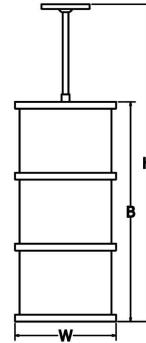

SAMPLE CATALOG NUMBER:						
GL-2425-	A-	W-	NSN-	1-	A-	34
MODEL NO.	LAMPING	ACRYLIC	FINISH	HANGER	OPTION(S)	OVERALL HEIGHT
GL-2425 12lbs W in 11 1/8" mm 280 6 kg B in 26" mm 635 H in 34" mm 890 Fixture does not include downlight	U. 4LED30 V. 4LED35 W. 4LED40 T. RGB	Standard: W. White Opal S. Satin White Acrylic is UL-94 HB Flame Class rated.	Standard: Powder Coat BLK -Black BL -Blue GR -Gray LG -Light Gray BE -Beige PAB -Antique Brass PA -Painted Aluminum PTC -Painted Copper WH -White DBZ -Dark Bronze NSN -New Satin Nickel BRN -Brown RD -Red CH -Champagne RG -Reed Green SG -Sungold GM -Gun Metal POR -Oil Rubbed Bronze Textured Powder TLV -Light Verdigris TWH -Textured White TBL -Textured Black TS -Textured Silver TBN -Terra Brown TBZ -Textured Bronze Premium: SA -Satin Aluminum	1. Stem Remote driver. 2. Cable Standard white power cord. Remote driver. 3. Oversized with Stem 12.5" Canopy 4. Oversized with Cable Standard white power cord. 12.5" Canopy.	A. No Options BC. Black Cord Fixture supplied with black power cord. LC. 150" Cord & Cable Fixture supplied with 150" of cable and standard white cord or optional black cord. EL. Emergency LED Remote mount up to 10' from light source in controlled environment with an area temperature range of 32°-131°F. Specify 120 or 277 voltage.	Standard overall height shown by model no. For custom overall height, specify in inches.
GL-2426 21lbs W in 11 1/8" mm 280 10 kg B in 33 3/8" mm 850 H in 44" mm 1120 Fixture includes downlight	AA. 4LED30DL BB. 4LED35DL CC. 4LED40DL T. RGB					

All dimensions are nominal.

Light Source Definition

Code	Total Wattage	Delivered Lumens	Kelvin	Code	*Total Wattage	*Delivered Lumens	Kelvin
U	51W	5556	3000	AA	68W	7248	3000
V	51W	5556	3500	BB	68W	7248	3500
W	51W	5556	4000	CC	68W	7248	4000
RGB	Contact Factory for Details						