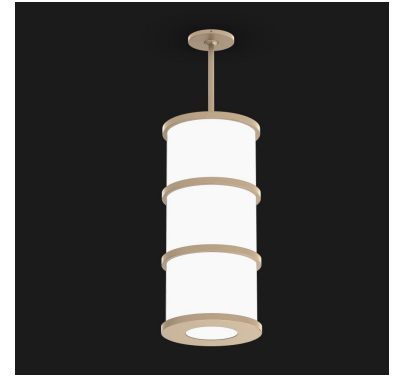

ROCKFORD

Indoor Pendant

9777 Reavis Park Drive
St. Louis, MO 63123
800.331.2425 or 314.631.6000

sales@glighting.com www.glighting.com

GENERAL SPECIFICATION

- LED:** High efficiency mid-power LEDs are field serviceable.
- LED Dimming:** Standard 1% 0-10V dimming. TRIAC, DALI, or DMX available upon request.
- Down Light:** 90CRI 17 watt 2000 lumen module. Lamping code ending with "DL" includes downlight.
- Acrylic:** Seamless acrylic is UL-94 HB Flame Class rated.
- Canopy:** Matches fixture finish. Low profile canopy may be mounted on flat or sloped ceilings up to 40°. Available stem or field adjustable cord and cable.
- Cable Hanger Option:** Supplied with standard 72" white cord and cable. Field adjustable.
- Finish:** Highly durable oven cured no VOC premium powder coat.
- Modifications:** Consult factory for lamping or cluster options.
- Surge Protection:** External surge protector provided as standard.