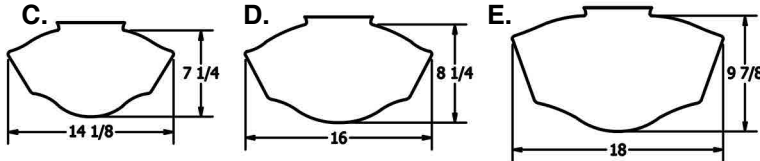

ARTICLE - High Output

Schoolhouse Interior Surface Mount

9777 Reavis Park Drive
St. Louis, MO 63123
800.331.2425 or 314.631.6000

sales@glighting.com www.glighting.com

GENERAL SPECIFICATION

- LED:** High efficiency LEDs are field serviceable.
- Heatsink:** Only available in black anodized.
- LED Dimming:** Standard 0-10V dimming. TRIAC, DALI, or DMX available upon request.
- Body:** 18ga steel or .050 aluminum glass fitter.
- Glass:** White opal diffuser hand blown in the USA.
- Modifications:** Consult factory for lamping options.
- Finish:** Highly durable oven cured no VOC premium powder coat.
- Surge Protection:** External surge protector provided as standard.

All dimensions are nominal.

Light Source Definition

Code	LED	Total Wattage	Delivered Lumens	Kelvin	CRI
AA0	1LED30L	34	3520	3000	80
AA5	1LED35L	34	3520	3500	80
AA4	1LED40L	34	3520	4000	80
BB0	1LED30M	48	4567	3000	80
BB5	1LED35M	48	4567	3500	80
BB4	1LED40M	48	4567	4000	80