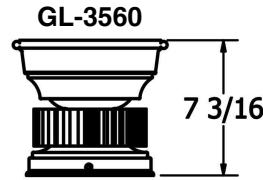

ARTICLE - High Output

Schoolhouse Interior Surface Mount

9777 Reavis Park Drive
St. Louis, MO 63123
800.331.2425 or 314.631.6000

sales@glighting.com www.glighting.com

GENERAL SPECIFICATION

- LED:** High efficiency LEDs are field serviceable.
- Heatsink:** Only available in black anodized.
- LED Dimming:** Standard 0-10V dimming. TRIAC, DALI, or DMX available upon request.
- Body:** 18ga steel or .050 aluminum glass fitter.
- Glass:** White opal diffuser hand blown in the USA.
- Modifications:** Consult factory for lamping options.
- Finish:** Highly durable oven cured no VOC premium powder coat.
- Surge Protection:** External surge protector provided as standard.

SAMPLE CATALOG NUMBER: GL-3560-		AA5-	D-	NSN-	A-
MODEL NO.	LAMPING	GLASS	FINISH	OPTION(S)	
GL-3560 Driver mounted inside canopy	AA0. 1LED30L AA5. 1LED35L AA4. 1LED40L BB0. 1LED30M BB5. 1LED35M BB4. 1LED40M	6" Fitter: C. 14 1/8" x 7 1/4" D. 16" x 8 1/4" E. 18" x 9 7/8"	Standard: Powder Coat BLK- Black BL- Blue GR- Gray LG- Light Gray BE- Beige PAB- Antique Brass PA- Painted Aluminum PTC- Painted Copper WH- White DBZ- Dark Bronze NSN- New Satin Nickel BRN- Brown RD- Red CH- Champagne RG- Reed Green SG- Sungold GM- Gun Metal POR- Oil Rubbed Bronze Textured Powder TLV- Light Verdigris TWH- Textured White TBL- Textured Black TS- Textured Silver TBN- Terra Brown TBZ- Textured Bronze Premium: SA- Satin Aluminum	A. No Options B. Damp Location Available in powder coat or Satin Aluminum finish. EL. Emergency LED Remote mount up to 10' from light source in controlled environment with an area temperature range of 32°-131°F. LED only. Specify 120 or 277 voltage. IEL. Integral Emergency LED Integrally mounted emergency ballast.	

All dimensions are nominal.

Light Source Definition

Code	LED	Total Wattage	Delivered Lumens	Kelvin	CRI
AA0	1LED30L	34	3520	3000	80
AA5	1LED35L	34	3520	3500	80
AA4	1LED40L	34	3520	4000	80
BB0	1LED30M	48	4567	3000	80
BB5	1LED35M	48	4567	3500	80
BB4	1LED40M	48	4567	4000	80