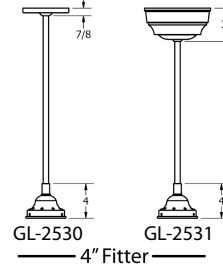

### GENERAL SPECIFICATION

- LED:** High efficiency mid-power LEDs are field serviceable.
- LED Dimming:** Standard 1% 0-10V dimming. TRIAC, DALI, or DMX available upon request.
- Canopy:** May be mounted on flat or sloped ceilings up to 40°.
- Body:** 18ga steel or .050 aluminum glass fitter.
- Glass:** White opal diffuser hand blown in the USA.
- Modifications:** Consult factory for lamping or cluster options.
- Finish:** Highly durable oven cured no VOC premium powder coat.
- Surge Protection:** External surge protector provided as standard.

All dimensions are nominal.