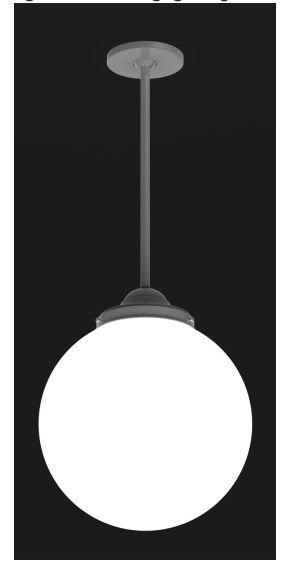

### GENERAL SPECIFICATION

- LED:** High efficiency mid-power LEDs are field serviceable.
- LED Dimming:** Standard 1% 0-10V dimming. TRIAC, DALI, or DMX available upon request.
- Canopy:** May be mounted on flat or sloped ceilings up to 40°.
- Body:** 18ga steel or .050 aluminum glass fitter.
- Glass:** White opal diffuser hand blown in the USA.
- Modifications:** Consult factory for lamping or cluster options.
- Finish:** Highly durable oven cured no VOC premium powder coat.
- Surge Protection:** External surge protector provided as standard.