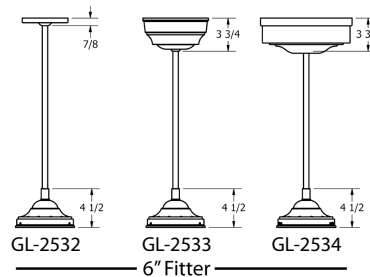

### GENERAL SPECIFICATION

- LED:** High efficiency mid-power LEDs are field serviceable.
- LED Dimming:** Standard 1% 0-10V dimming. TRIAC, DALI, or DMX available upon request.
- Canopy:** May be mounted on flat or sloped ceilings up to 40°.
- Body:** 18ga steel or .050 aluminum glass fitter.
- Glass:** White opal diffuser hand blown in the USA.
- Modifications:** Consult factory for lamping or cluster options.
- Finish:** Highly durable oven cured no VOC premium powder coat.
- Surge Protection:** External surge protector provided as standard.

All dimensions are nominal.