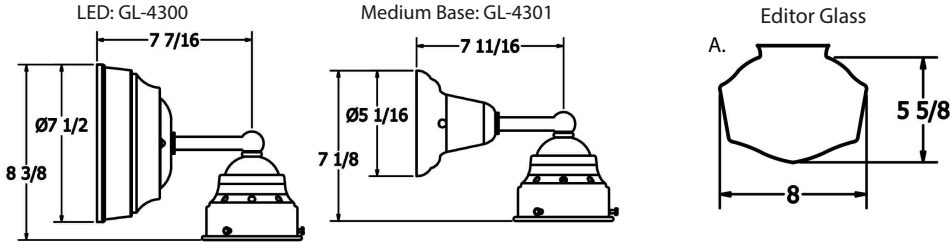

EDITOR

Interior Schoolhouse Sconce

9777 Reavis Park Drive
St. Louis, MO 63123
800.331.2425 or 314.631.6000

sales@glighting.com www.glighting.com

GENERAL SPECIFICATION

- LED: High efficiency mid-power LEDs are field serviceable.
- LED Dimming: 1% 0-10V dimming standard with LED lamping option.
- Body: 18ga steel or .050 aluminum glass fitter.
- Glass: White opal diffuser hand blown in the USA.
- Finish: Highly durable oven cured no VOC premium powder coat.
- Surge Protection: External surge protector provided as standard.

SAMPLE CATALOG NUMBER: GL-4300-				
MODEL NO.	L5-	A-	SN-	A-
MODEL NO.	LAMPING	GLASS	FINISH	OPTION(S)
GL-4300	L0. 11LED30 L5. 11LED35 L4. 11LED40 Driver in backplate	A. Editor Glass	Standard: Powder Coat BLK-Black BL-Blue GR-Gray LG-Light Gray BE-Beige PAB-Antique Brass PA-Painted Aluminum PTC-Painted Copper WH-White DBZ-Dark Bronze NSN-New Satin Nickel BRN-Brown RD-Red CH-Champagne RG-Reed Green SG-Sungold GM-Gun Metal POR-Oil Rubbed Bronze Textured Powder TLV-Light Verdigris TWH-Textured White TBL-Textured Black TS-Textured Silver TBN-Terra Brown TBZ-Textured Bronze Premium: SA-Satin Aluminum	A. No Options B. Damp Location Available in powder coat or Satin Aluminum finish. EL. Emergency LED Remote mount up to 10' from light source in controlled environment with an area temperature range of 32°-131°F. LED only. Specify 120 or 277 voltage.
GL-4301	IN1. 1MED 120 volt only			