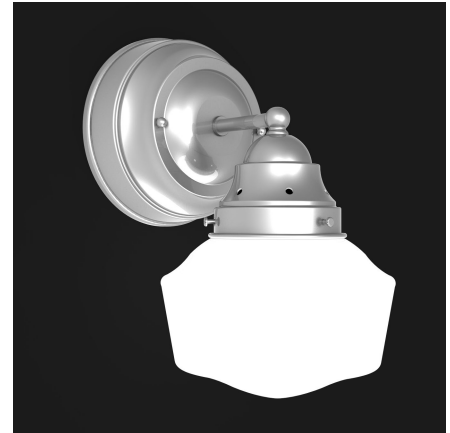

EDITOR

Interior Schoolhouse Sconce

9777 Reavis Park Drive
St. Louis, MO 63123
800.331.2425 or 314.631.6000

sales@glighting.com www.glighting.com

GENERAL SPECIFICATION

- LED: High efficiency mid-power LEDs are field serviceable.
- LED Dimming: 1% 0-10V dimming standard with LED lamping option.
- Body: 18ga steel or .050 aluminum glass fitter.
- Glass: White opal diffuser hand blown in the USA.
- Finish: Highly durable oven cured no VOC premium powder coat.
- Surge Protection: External surge protector provided as standard.

SAMPLE CATALOG NUMBER: GL-4300-				
MODEL NO.	L5-	A-	SN-	A-
MODEL NO.	LAMPING	GLASS	FINISH	OPTION(S)
GL-4300	L0. 11LED30 L5. 11LED35 L4. 11LED40 Driver in backplate	A. Editor Glass	Standard: Powder Coat BLK-Black BL-Blue GR-Gray LG-Light Gray BE-Beige PAB-Antique Brass PA-Painted Aluminum PTC-Painted Copper WH-White DBZ-Dark Bronze NSN-New Satin Nickel BRN-Brown RD-Red CH-Champagne RG-Reed Green SG-Sungold GM-Gun Metal POR-Oil Rubbed Bronze Textured Powder TLV-Light Verdigris TWH-Textured White TBL-Textured Black TS-Textured Silver TBN-Terra Brown TBZ-Textured Bronze Premium: SA-Satin Aluminum	A. No Options B. Damp Location Available in powder coat or Satin Aluminum finish. EL. Emergency LED Remote mount up to 10' from light source in controlled environment with an area temperature range of 32°-131°F. LED only. Specify 120 or 277 voltage.
GL-4301	IN1. 1MED 120 volt only			