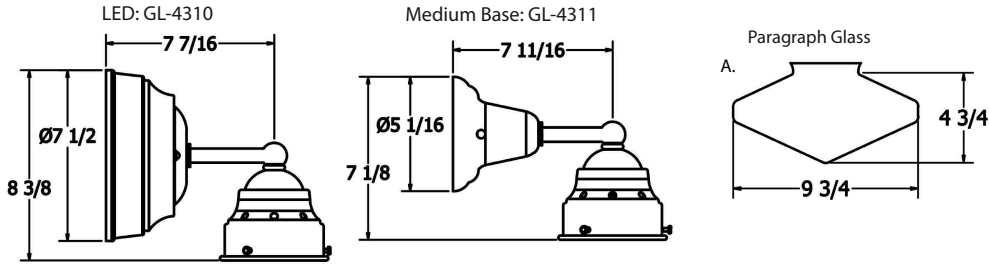

PARAGRAPH

Interior Schoolhouse Sconce

9777 Reavis Park Drive
St. Louis, MO 63123
800.331.2425 or 314.631.6000

sales@glighting.com www.glighting.com

GENERAL SPECIFICATION

- LED: High efficiency mid-power LEDs are field serviceable.
- LED Dimming: 1% 0-10V dimming standard with LED lamping option.
- Body: 18ga steel or .050 aluminum glass fitter.
- Glass: White opal diffuser hand blown in the USA.
- Finish: Highly durable oven cured no VOC premium powder coat.
- Surge Protection: External surge protector provided as standard.

SAMPLE CATALOG NUMBER: GL-4310-				
MODEL NO.	L5-	A-	SN-	A-
MODEL NO.	LAMPING	GLASS	FINISH	OPTION(S)
GL-4310	L0. 11LED30 L5. 11LED35 L4. 11LED40 Driver in backplate	A. Paragraph Glass	Standard: Powder Coat BLK-Black BL-Blue GR-Gray LG-Light Gray BE-Beige PAB-Antique Brass PA-Painted Aluminum PTC-Painted Copper WH-White DBZ-Dark Bronze NSN-New Satin Nickel BRN-Brown RD-Red CH-Champagne RG-Reed Green SG-Sungold GM-Gun Metal POR-Oil Rubbed Bronze Textured Powder TLV-Light Verdigris TWH-Textured White TBL-Textured Black TS-Textured Silver TBN-Terra Brown TBZ-Textured Bronze Premium: SA-Satin Aluminum	A. No Options B. Damp Location Available in powder coat or Satin Aluminum finish. EL. Emergency LED Remote mount up to 10' from light source in controlled environment with an area temperature range of 32°-131°F. LED only. Specify 120 or 277 voltage.
GL-4311	IN1. 1MED 120 volt only			

All dimensions are nominal.

Light Source Definition

Code	LED	Kelvin	Rated Life Hrs	Lumens
11LED30	11W LED	3000	50000	1460
11LED35	11W LED	3500	50000	1460
11LED40	11W LED	4000	50000	1460

Universal Voltage unless otherwise specified.