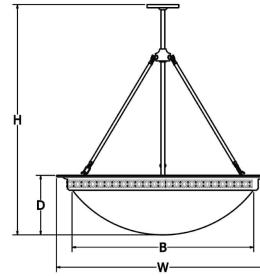

SONATA

Indoor Pendant

9777 Reavis Park Drive

St. Louis, MO 63123

800.331.2425 or 314.631.6000

sales@lighting.com www.lighting.com

GENERAL SPECIFICATION

LED: High efficiency mid-power LEDs are field serviceable. Universal voltage.

LED Dimming: Standard 1% 0-10V dimming with LED lamping option.

Body: Ring spun in 18ga steel or .050 aluminum.

Closed body with LED lamping.

Canopy: Low profile. May be mounted on flat or sloped ceilings up to 40°.

Acrylic: Seamless acrylic is UL-94 HB Flame Class rated.

Finish: Highly durable oven cured no VOC premium powder coat.

Surge Protection: External surge protector provided as standard.

SAMPLE CATALOG NUMBER:							038
GL-2152-	L95-	S-	NSN-	1-	A-		
MODEL NO.	LAMPING	ACRYLIC	FINISH	HANGER	OPTION(S)		OVERALL HEIGHT
GL-2150 14lbs B in 18" mm 460 6 kg W in 23" mm 585 D in 8" mm 205 H in 29" mm 735	IN3. 3MED F4. 4CF L50. 5LED30 L55. 5LED35 L54. 5LED40	Standard: S. Satin White Optional: W. White Opal F. Faux Alabaster M. Earth Marble	Standard: Powder Coat BLK-Black BL-Blue GR-Gray LG-Light Gray BE-Beige PAB-Antique Brass PA-Painted Aluminum PTC-Painted Copper WH-White DBZ-Dark Bronze NSN-New Satin Nickel BRN-Brown RD-Red CH-Champagne RG-Reed Green SG-Sungold GM-Gun Metal POR-Oil Rubbed Bronze Textured Powder TLV-Light Verdigris TWH-Textured White TBL-Textured Black TS-Textured Silver TBN-Terra Brown TBZ-Textured Bronze Premium: SB-Satin Brass PB-Polished Brass ORB-Oil Rubbed Bronze PC-Polished Copper SA-Satin Aluminum SC-Satin Chrome SN-Satin Nickel Not available in Satin Aluminum	1. Stem 2. Cable 3. Arms 4. Stem Cluster Custom lengths available. For heights longer than standard, additional length will be added to top stem.	A. No Options F. Add Finial B. Damp Location Available in powder coat or Satin Aluminum finish. DE. ECO Dimming Lutron Ecosystem dimming CF lamping option. Specify voltage and wattage after dimming code. DV. Mark VII Dimming Advance Mark VII dimming CF lamping option. Specify voltage and wattage after dimming code. DX. Mark X Dimming Advance Mark X dimming CF lamping option. Specify voltage and wattage after dimming code. E. Emergency Ballast Operates one fluorescent lamp. Remote mount up to 5' from lamps in controlled environment with an area temperature range of 32°-131°F. Non-dimming compact fluorescent only. Specify 120 or 277 voltage. EL. Emergency LED Remote mount up to 10' from lamping in controlled environment with an area temperature range of 32°-131°F. LED only. Specify 120 or 277 voltage. W. White Opal Top Lens CF and INC only C. Clear Top Lens CF and INC only P. Perforated Top Lens CF and INC only Multi-circuiting available upon request.	Standard overall height shown by model no. For custom overall height, specify in inches.	
GL-2151 21lbs B in 24" mm 610 10 kg W in 29" mm 735 D in 9" mm 230 H in 34" mm 865	IN3. 3MED F4. 4CF L60. 6LED30 L65. 6LED35 L64. 6LED40	Acrylic is UL-94 HB Flame Class rated.					
GL-2152 29lbs B in 30" mm 760 13kg W in 35" mm 890 D in 10" mm 255 H in 38" mm 965	IN6. 6MED F4. 4CF L90. 9LED30 L95. 9LED35 L94. 9LED40						
GL-2153 37lbs B in 38" mm 965 17kg W in 43 1/8" mm 1095 D in 11 1/2" mm 290 H in 42" mm 1070	IN6. 6MED F6. 6CF L120. 12LED30 L125. 12LED35 L124. 12LED40 38" available in Satin Aluminum and powder coat finish only						

Fixtures over 50 lbs require reinforced junction box
All dimensions are nominal.

Lamp Definition