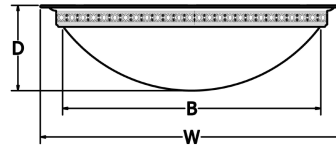

SAMPLE CATALOG NUMBER:						
GL-3152-		L45-		S-	NSN-	A
MODEL NO.		LAMPING		ACRYLIC	FINISH	OPTION(S)
GL-3150 14lbs B in 18" mm 460 6 kg W in 23" mm 585 D in 8" mm 205		IN3. 3MED* L30. 3LED30 F4. 4CF L35. 3LED35 L34. 3LED40		Standard: S. Satin White Optional: W. White Opal F. Faux Alabaster M. Earth Marble	Standard: Powder Coat BLK-Black BL-Blue GR-Gray LG-Light Gray BE-Beige PAB-Antique Brass PA-Painted Aluminum PTC-Painted Copper WH-White DBZ-Dark Bronze NSN-New Satin Nickel BRN-Brown RD-Red CH-Champagne RG-Reed Green SG-Sungold GM-Gun Metal POR-Oil Rubbed Bronze	A. No Options F. Add Finial B. Damp Location Available in powder coat or Satin Aluminum finish. DE. ECO Dimming Lutron Ecosystem dimming CF lamping option. Specify voltage and wattage after dimming code. DV. Mark VII Dimming Advance Mark VII dimming CF lamping option. Specify voltage and wattage after dimming code. DX. Mark X Dimming Advance Mark X dimming CF lamping option. Specify voltage and wattage after dimming code. E. Emergency Ballast Operates one fluorescent lamp. Remote mount up to 5' from lamps in controlled environment with an area temperature range of 32°-131°F. Non-dimming compact fluorescent only. Specify 120 or 277 voltage. EL. Emergency LED Remote mount up to 10' from lamping in controlled environment with an area temperature range of 32°-131°F. LED only. Specify 120 or 277 voltage. Multi-circuiting available upon request.
GL-3151 21lbs B in 24" mm 610 10 kg W in 29" mm 735 D in 9" mm 230		IN3. 3MED* L40. 4LED30 F4. 4CF L45. 4LED35 L44. 4LED40		Acrylic is UL-94 HB Flame Class rated.	TBL-Textured Black TS-Textured Silver TBN-Terra Brown TBZ-Textured Bronze Premium: SB-Satin Brass PB-Polished Brass ORB-Oil Rubbed Bronze PC-Polished Copper SA-Satin Aluminum SC-Satin Chrome SN-Satin Nickel	
GL-3152 29lbs B in 30" mm 760 13kg W in 35" mm 890 D in 10" mm 255		IN6. 6MED* L40. 4LED30 F4. 4CF L45. 4LED35 L44. 4LED40 L60. 6LED30 L65. 6LED35 L64. 6LED40				
GL-3153 37lbs B in 38" mm 965 17kg W in 43 1/8" mm 1095 D in 11 1/2" mm 290 38" available in Satin Aluminum and powder coat finish only		IN6. 6MED* L60. 6LED30 F6. 6CF L65. 6LED35 L64. 6LED40 L80. 8LED30 L85. 8LED35 L84. 8LED40			Not available in Satin Aluminum	

Fixtures over 50 lbs require reinforced junction box
All dimensions are nominal.

Lamp Definition

Code	Lamp	Fluorescent	Lamp Base	Lamp Lumens¹	Code	Total Wattage	Kelvin	Delivered Lumens
F4, F6	CF	CF 26W/32W/42W	GX24q-3 4PIN	1530/2040/2690	L30	42	3000	4211
					L35	42	3500	4211
IN3, IN6	Med	A-19	Medium		L34	42	4000	4211
					L40	58	3000	5074
					L45	58	3500	5074
					L44	58	4000	5074
					L60	87	3000	8063
					L65	87	3500	8063
					L64	87	4000	8063
					L80	117	3000	12035
					L85	117	3500	12035
					L84	117	4000	12035

Universal Voltage unless otherwise specified.

¹Per MAXLITE & GE lamp products catalog

Contact factory for availability of other lamp configurations including induction and metal halide.