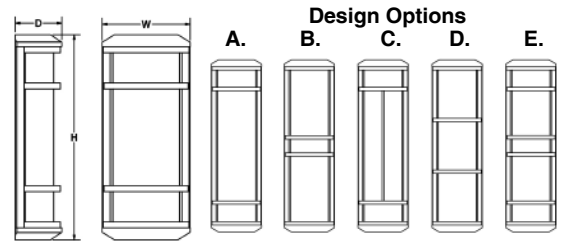

Exterior Mounting: Gasketed between wall and wall plate.

Listing: Fixture ETL listed for wet locations.

SAMPLE CATALOG NUMBER:						
GL-5471-		MM-	S-	PA-	A-	A
MODEL NO.	LAMPING	DIFFUSER	FINISH	DESIGN	OPTION(S)	
GL-5470 W 7 1/4" in H 17" in 5lbs 2.3kg D 3 7/8" in	Y. RED Z. GREEN AA. BLUE BB. RGB CC. 14RGB30 DD. 14RGB35 EE. 14RGB40	Standard: S. Satin White Polycarbonate is UL-94 HB Flame Class rated.	Standard: Powder Coat BLK- Black BL- Blue GR- Gray LG- Light Gray BE- Beige PAB- Antique Brass PA- Painted Aluminum PTC- Painted Copper WH- White DBZ- Dark Bronze NSN- New Satin Nickel BRN- Brown RD- Red CH- Champagne RG- Reed Green SG- Sungold GM- Gun Metal POR- Oil Rubbed Bronze Textured Powder TLV- Light Verdigris TWH- Textured White TBL- Textured Black TS- Textured Silver TBN- Terra Brown TBZ- Textured Bronze Premium: SA- Satin Aluminum	Standard: A. Optional: B. C. D. E. Not available with GL-5470	A. No Options EL. Emergency LED Remote mount up to 10' from lamping in controlled environment with an area temperature range of 32°-131°F. LED only. Specify 120 or 277 voltage.	
GL-5471 W 7 1/4" in H 25" in 7lbs 3.2kg D 3 7/8" in	FF. RED GG. GREEN HH. BLUE II. RGB JJ. 14RGB30 KK. 14RGB35 LL. 14RGB40 MM. 28RGB30 NN. 28RGB35 OO. 28RGB40					
GL-5472 W 7 1/4" in H 37" in 10lbs 4.5kg D 3 7/8" in	PP. RED QQ. GREEN RR. BLUE SS. RGB TT. 21RGB30 UU. 21RGB35 VV. 21RGB40 WW. 42RGB30 XX. 42RGB35 YY. 42RGB40					
GL-5473 W 7 1/4" in H 49" in 14lbs 6.3kg D 3 7/8" in	ZZ. RED AB. GREEN AC. BLUE AD. RGB AE. 28RGB30 AF. 28RGB35 AG. 28RGB40 AH. 56RGB30 AI. 56RGB35 AJ. 56RGB40					