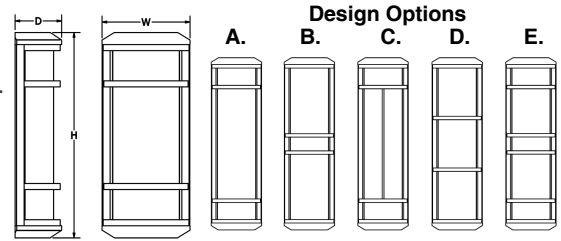

SQUARE BEAM

Exterior Sconce

9777 Reavis Park Drive
St. Louis, MO 63123
800.331.2425 or 314.631.6000

sales@glighting.com www.glighting.com

GENERAL SPECIFICATION

- LED:** High efficiency mid-power LEDs are field serviceable.
- LED Dimming:** 0-10V dimming standard.
- Body:** Extruded aluminum wall plate and rails. Body hinges for easy serviceability.
- Diffuser:** Extruded polycarbonate lens is UL-94 HB Flame Class rated.
- Standard Finishes:** Highly durable oven cured no VOC premium powder coat.
- Design:** Aluminum die cast end caps and decorative bars.
- Modified:** Contact factory for modified lengths, lamping and decorative fronts.
- Exterior Mounting:** Gasketed between wall and wall plate.
- Listing:** Fixture ETL listed for wet locations.