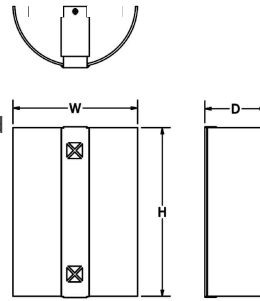

STONEBRIDGE

Indoor ADA Sconce

9777 Reavis Park Drive
St. Louis, MO 63123
800.331.2425 or 314.631.6000

sales@glighting.com www.glighting.com

GENERAL SPECIFICATION

LED: High efficiency mid-power LEDs.
LED Dimming: Standard 0-10V 1% dimming driver.
Mounting: Driver mounted in 4" square by 2 1/8" deep junction box. Steel City #52171 or equivalent (supplied by others). Must be mounted in a controlled environment with an area temperature range of 32°-131°F.
Body: Formed 18ga steel or .050 aluminum body.
Surge Protection: External surge protector provided as standard.
Acrylic: UL-94 HB Flame Class rated.
Standard Finishes: Highly durable oven cured no VOC premium powder coat.
Custom: Contact factory for custom lamping, acrylic, or sizing.

SAMPLE CATALOG NUMBER:				
GL-4605-	E5-	W-	NSN-	A
MODEL NO.	LAMPING	ACRYLIC	FINISH	OPTION(S)
GL-4605 W in 7 7/8" mm 200 H in 10 7/8" mm 277 D in 4" mm 102	E0. 1LED30 E5. 1LED35 E4. 1LED40	Standard: W. White Opal Optional: S. Satin White F. Faux Alabaster M. Earth Marble 3N. Linen Cast Resin Acrylic is UL-94 HB Flame Class rated.	Standard: Powder Coat BLK-Black BL-Blue GR-Gray LG-Light Gray BE-Beige PAB-Antique Brass PA-Painted Aluminum PTC-Painted Copper WH-White DBZ-Dark Bronze NSN-New Satin Nickel BRN-Brown RD-Red CH-Champagne RG-Reed Green SG-Sungold GM-Gun Metal POR-Oil Rubbed Bronze Textured Powder TLV-Light Verdigris TWH-Textured White TBL-Textured Black TS-Textured Silver TBN-Terra Brown TBZ-Textured Bronze	A. No Options B. Top White Perforated Diffuser Top perforated diffuser painted white. C. Bottom White Perforated Diffuser Bottom perforated diffuser painted white. EL. Emergency LED Remote mount up to 5' from lamps in controlled environment with an area temperature of 32°-131°F. LED only. Specify 120 or 277 voltage.