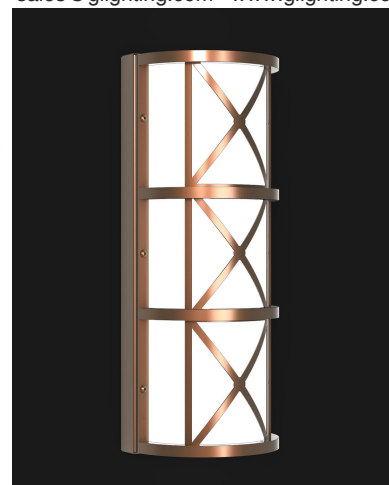

TRIEME

Outdoor Sconce

9777 Reavis Park Drive
St. Louis, MO 63123
800.331.2425 or 314.631.6000

sales@glighting.com www.glighting.com

GENERAL SPECIFICATION

LED: High efficiency mid-power LEDs are field serviceable.

LED Dimming: 1% 0-10V dimming standard with LED lamping option.

Body: Formed .050 Al body with 1/4" x 1/2" Al rails and 1/2"sq decorative bars.

Acrylic: Cylinder is UL-94 HB Flame Class rated. Top and bottom lens standard.

Standard Finishes: Highly durable oven cured no VOC premium powder coat.

Modified: Contact factory for modified lengths, lamping and decorative fronts.

Surge Protection: External surge protector provided as standard.

Listing: Fixture ETL listed for wet locations.

SAMPLE CATALOG NUMBER:				
GL-5405-	G-	W-	NSN-	A
MODEL NO.	LAMPING	ACRYLIC	FINISH	OPTION(S)
GL-5405 W in 7 1/4" mm 185 H in 18" mm 460 5lbs 2.3kg D in 4 3/4" mm 120	F. 13LED30 G. 13LED35 H. 13LED40	Standard: W. White Opal Optional: S. Satin White F. Faux Alabaster M. Earth Marble Acrylic is UL-94 HB Flame Class rated.	Standard: Powder Coat BLK-Black BL-Blue GR-Gray LG-Light Gray BE-Beige PAB-Antique Brass PA-Painted Aluminum PTC-Painted Copper WH-White DBZ-Dark Bronze NSN-New Satin Nickel BRN-Brown RD-Red CH-Champagne RG-Reed Green SG-Sungold GM-Gun Metal POR-Oil Rubbed Bronze Textured Powder TLV-Light Verdigris TWH-Textured White TBL-Textured Black TS-Textured Silver TBN-Terra Brown TBZ-Textured Bronze Premium: SA-Satin Aluminum	A. No Options EL. Emergency LED Consult factory. Must be remotely mounted in a controlled environment with an area temperature range of 32°- 131°F. F. LED Up Light Metal cap standard with option. Consult factory for dimming. G. LED Down Light Metal cap standard with option. Consult factory for dimming.

All dimensions are nominal.

Light Source Definition

Lamp	LED	CRI	Rated Life Hrs	Board Lumens	Kelvin
13LED30	13W	80	50000	1895	3000
13LED35	13W	80	50000	1895	3500
13LED40	13W	80	50000	1895	4000
UP/DOWN	4W SPOT LIGHT	75	35000	260	4000

Universal Voltage unless otherwise specified.