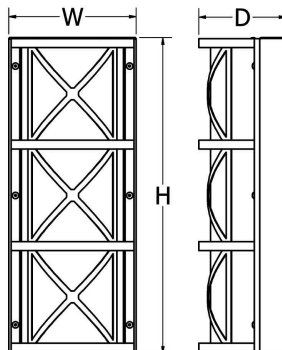

TRIEME

Outdoor Sconce

9777 Reavis Park Drive
St. Louis, MO 63123
800.331.2425 or 314.631.6000

sales@glighting.com www.glighting.com

GENERAL SPECIFICATION

LED: High efficiency mid-power LEDs are field serviceable.

LED Dimming: 1% 0-10V dimming standard with LED lamping option.

Body: Formed .050 Al body with 1/4" x 1/2" Al rails and 1/2"sq decorative bars.

Acrylic: Cylinder is UL-94 HB Flame Class rated. Top and bottom lens standard.

Standard Finishes: Highly durable oven cured no VOC premium powder coat.

Modified: Contact factory for modified lengths, lamping and decorative fronts.

Surge Protection: External surge protector provided as standard.

Listing: Fixture ETL listed for wet locations.

SAMPLE CATALOG NUMBER:				
GL-5405-	G-	W-	NSN-	A
MODEL NO.	LAMPING	ACRYLIC	FINISH	OPTION(S)
GL-5405 W in 7 1/4" mm 185 H in 18" mm 460 5lbs 2.3kg D in 4 3/4" mm 120	F. 13LED30 G. 13LED35 H. 13LED40	Standard: W. White Opal Optional: S. Satin White F. Faux Alabaster M. Earth Marble Acrylic is UL-94 HB Flame Class rated.	Standard: Powder Coat BLK-Black BL-Blue GR-Gray LG-Light Gray BE-Beige PAB-Antique Brass PA-Painted Aluminum PTC-Painted Copper WH-White DBZ-Dark Bronze NSN-New Satin Nickel BRN-Brown RD-Red CH-Champagne RG-Reed Green SG-Sungold GM-Gun Metal POR-Oil Rubbed Bronze Textured Powder TLV-Light Verdigris TWH-Textured White TBL-Textured Black TS-Textured Silver TBN-Terra Brown TBZ-Textured Bronze Premium: SA-Satin Aluminum	A. No Options EL. Emergency LED Consult factory. Must be remotely mounted in a controlled environment with an area temperature range of 32°- 131°F. F. LED Up Light Metal cap standard with option. Consult factory for dimming. G. LED Down Light Metal cap standard with option. Consult factory for dimming.

All dimensions are nominal.

Light Source Definition

Lamp	LED	CRI	Rated Life Hrs	Board Lumens	Kelvin
13LED30	13W	80	50000	1895	3000
13LED35	13W	80	50000	1895	3500
13LED40	13W	80	50000	1895	4000
UP/DOWN	4W SPOT LIGHT	75	35000	260	4000

Universal Voltage unless otherwise specified.