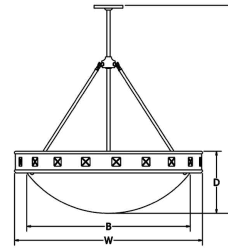

WESTFIELD

Indoor Pendant

9777 Reavis Park Drive

St. Louis, MO 63123

800.331.2425 or 314.631.6000

sales@glighting.com www.glighting.com

GENERAL SPECIFICATION

LED: High efficiency mid-power LEDs are field serviceable. Universal voltage.

LED Dimming: Standard 1% 0-10V dimming with LED lamping option.

Body: Ring spun in 18ga steel or .050 aluminum.
Closed body with LED lamping.

Canopy: Low profile. May be mounted on flat or sloped ceilings up to 40°.

Acrylic: Seamless acrylic is UL-94 HB Flame Class rated.

Finish: Highly durable oven cured no VOC premium powder coat.

Surge Protection: External surge protector provided as standard.

SAMPLE CATALOG NUMBER:						
GL-2302-	L95-	W-	NSN-	3-	A-	038
MODEL NO.	LAMPING	ACRYLIC	FINISH	HANGER	OPTION(S)	OVERALL HEIGHT
GL-2300 14lbs B in 18" mm 460 6 kg W in 22 3/8" mm 570 D in 9 1/2" mm 240 H in 29" mm 740	IN3.3MED L50.5LED30 F4.4CF L55.5LED35 L54.5LED40	Standard: S. Satin White Optional: W. White Opal F. Faux Alabaster M. Earth Marble	Standard: Powder Coat BLK-Black BL-Blue GR-Gray LG-Light Gray BE-Beige PAB-Antique Brass PA-Painted Aluminum PTC-Painted Copper WH-White DBZ-Dark Bronze NSN-New Satin Nickel BRN-Brown RD-Red CH-Champagne RG-Reed Green SG-Sungold GM-Gun Metal POR-Oil Rubbed Bronze Textured Powder TLV-Light Verdigris TWH-Textured White TBL-Textured Black TS-Textured Silver TBN-Terra Brown TBZ-Textured Bronze Premium: SA-Satin Aluminum SB-Satin Brass PB-Polished Brass ORB-Oil Rubbed Bronze PC-Polished Copper SA-Satin Aluminum SC-Satin Chrome SN-Satin Nickel	1. Stem 2. Cable 3. Arms 4. Stem Cluster Custom lengths available. For heights longer than standard, additional length will be added to top stem.	A. No Options F. Add Finial B. Damp Location Available in powder coat or Satin Aluminum finish. DE. ECO Dimming Lutron Ecosystem dimming CF lamping option. Specify voltage and wattage after dimming code. DV. Mark VII Dimming Advance Mark VII dimming CF lamping option. Specify voltage and wattage after dimming code. DX. Mark X Dimming Advance Mark X dimming CF lamping option. Specify voltage and wattage after dimming code. E. Emergency Ballast Operates one fluorescent lamp. Remote mount up to 5' from lamps in controlled environment with an area temperature range of 32°- 131°F. Non-dimming compact fluorescent only. Specify 120 or 277 voltage. EL. Emergency LED Remote mount up to 10' from lamping in controlled environment with an area temperature range of 32°-131°F. LED only. Specify 120 or 277 voltage. W. White Opal Top Lens CF and INC only C. Clear Top Lens CF and INC only P. Perforated Top Lens CF and INC only Multi-circuiting available upon request.	Standard overall height shown by model no. For custom overall height, specify in inches.
GL-2301 21lbs B in 24" mm 610 10 kg W in 29 1/2" mm 750 D in 10 1/2" mm 265 H in 34" mm 865	IN3.3MED L60.6LED30 F4.4CF L65.6LED35 L64.6LED40	Acrylic is UL-94 HB Flame Class rated.				
GL-2302 29lbs B in 30" mm 760 13kg W in 34 3/8" mm 875 D in 11 1/2" mm 290 H in 38" mm 965	IN6.6MED L90.9LED30 F4.4CF L95.9LED35 L94.9LED40					
GL-2303 37lbs B in 38" mm 965 17kg W in 42 7/8" mm 1090 D in 13" mm 330 H in 42" mm 1070	IN6.6MED L120.12LED30 F6.6CF L125.12LED35 L124.12LED40 38" available in Satin Aluminum and powder coat finish only					

Fixtures over 50 lbs require reinforced junction box
All dimensions are nominal.

Lamp Definition