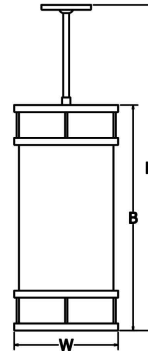

SAMPLE CATALOG NUMBER:						
GL-2435-	A-	W-	NSN-	1-	A-	34
MODEL NO.	LAMPING	ACRYLIC	FINISH	HANGER	OPTION(S)	OVERALL HEIGHT
GL-2435 12lbs W in 11 1/8" mm 280 6 kg B in 26" mm 635 H in 34" mm 890 Fixture does not include downlight	U. 4LED30 V. 4LED35 W. 4LED40 T. RGB	Standard: W. White Opal S. Satin White Acrylic is UL-94 HB Flame Class rated.	Standard: Powder Coat BLK- Black BL- Blue GR- Gray LG- Light Gray BE- Beige PAB- Antique Brass PA- Painted Aluminum PTC- Painted Copper WH- White DBZ- Dark Bronze NSN- New Satin Nickel BRN- Brown RD- Red CH- Champagne RG- Reed Green SG- Sungold GM- Gun Metal POR- Oil Rubbed Bronze Textured Powder TLV- Light Verdigris TWH- Textured White TBL- Textured Black TS- Textured Silver TBN- Terra Brown TBZ- Textured Bronze Premium: SA- Satin Aluminum	1. Stem Remote driver. 2. Cable Standard white power cord. Remote driver. 3. Oversized with Stem 4. Oversized with Cable Standard white power cord. 12.5" Canopy.	A. No Options BC. Black Cord Fixture supplied with black power cord. LC. 150" Cord & Cable Fixture supplied with 150" of cable and standard white cord or optional black cord. EL. Emergency LED Remote mount up to 10' from light source in controlled environment with an area temperature range of 32°-131°F. Specify 120 or 277 voltage.	Standard overall height shown by model no. For custom overall height, specify in inches.
GL-2436 21lbs W in 11 1/8" mm 280 10 kg B in 33 3/8" mm 850 H in 44" mm 1120 Fixture includes downlight	AA. 4LED30DL BB. 4LED35DL CC. 4LED40DL T. RGB				Hanger options 1&2 supplied with remote driver box.	

All dimensions are nominal.

Light Source Definition

Code	Total Wattage	Delivered Lumens	Kelvin	Code	*Total Wattage	*Delivered Lumens	Kelvin
U	51W	5556	3000	AA	68W	7248	3000
V	51W	5556	3500	BB	68W	7248	3500
W	51W	5556	4000	CC	68W	7248	4000
RGB	Contact Factory for Details						