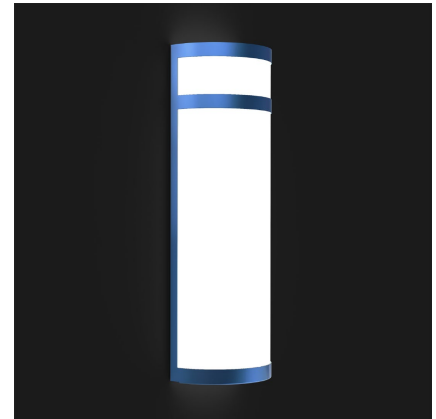

### GENERAL SPECIFICATION

- LED:** High efficiency mid-power LEDs.
- LED Dimming:** Integral 1% 0-10V dimming driver standard.
- Acrylic:** Acrylic is UL-94 HB Flame Class rated.
- Body:** Formed 18ga steel or .050 aluminum body.
- Finish:** Highly durable oven cured no VOC premium powder coat.
- Custom:** Contact factory for custom lengths and lamping.
- Surge Protection:** External surge protector provided as standard.

SAMPLE CATALOG NUMBER:					
GL-4595-		F5-	W-	NSN-	A
MODEL NO.		LAMPING	ACRYLIC	FINISH	OPTION(S)
<b>GL-4595</b>	W in 6" mm 150	<b>F0.</b> 1LED30	<b>Standard:</b> <b>W.</b> White Opal <b>S.</b> Satin White  Acrylic is UL-94 HB Flame Class rated.	<b>Standard:</b> Powder Coat <b>BLK-</b> Black <b>BL-</b> Blue <b>GR-</b> Gray <b>LG-</b> Light Gray <b>BE-</b> Beige <b>PAB-</b> Antique Brass <b>PA-</b> Painted Aluminum <b>PTC-</b> Painted Copper <b>WH-</b> White <b>DBZ-</b> Dark Bronze <b>NSN-</b> New Satin Nickel <b>BRN-</b> Brown <b>RD-</b> Red <b>CH-</b> Champagne <b>RG-</b> Reed Green <b>SG-</b> Sungold <b>GM-</b> Gun Metal <b>POR-</b> Oil Rubbed Bronze  Textured Powder <b>TLV-</b> Light Verdigris <b>TWH-</b> Textured White <b>TBL-</b> Textured Black <b>TS-</b> Textured Silver <b>TBN-</b> Terra Brown <b>TBZ-</b> Textured Bronze	<b>A.</b> No Options <b>B.</b> Top White Perf <b>C.</b> Bottom White Perf <b>EL.</b> Emergency LED Must be remotely mounted in a controlled environment with an area temperature range of 32°-131°F. Specify 120 or 277 voltage.
	H in 18" mm 460	<b>F5.</b> 1LED35			
	D in 4" mm 100	<b>F4.</b> 1LED40			