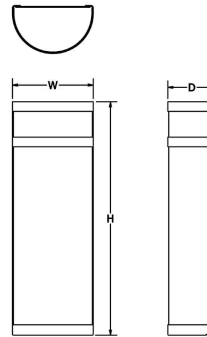

### GENERAL SPECIFICATION

- LED:** High efficiency mid-power LEDs.
- LED Dimming:** Integral 1% 0-10V dimming driver standard.
- Acrylic:** Acrylic is UL-94 HB Flame Class rated.
- Body:** Formed 18ga steel or .050 aluminum body.
- Finish:** Highly durable oven cured no VOC premium powder coat.
- Custom:** Contact factory for custom lengths and lamping.
- Surge Protection:** External surge protector provided as standard.

All dimensions are nominal.