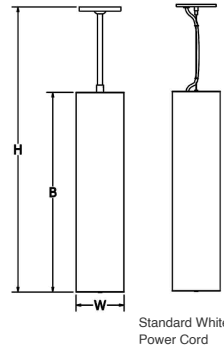

SAMPLE CATALOG NUMBER:						
MODEL NO.	LAMPING	ACRYLIC	FINISH	HANGER	OPTION(S)	OVERALL HEIGHT
<b>GL-2675</b> Win 6" mm 150 B in 28 1/8" mm 715 15lbs H in 38" mm 965 7kg Fixture does not include downlight	<b>G.</b> 4LED30 <b>H.</b> 4LED35 <b>I.</b> 4LED40	Standard: <b>W</b> White Opal <b>S</b> Satin White  Acrylic is UL-94 HB Flame Class rated.	Standard: Powder Coat <b>BLK</b> -Black <b>BL</b> -Blue <b>GR</b> -Gray <b>LG</b> -Light Gray <b>BE</b> -Beige <b>PAB</b> -Antique Brass <b>PA</b> -Painted Aluminum <b>PTC</b> -Painted Copper <b>WH</b> -White <b>DBZ</b> -Dark Bronze <b>NSN</b> -New Satin Nickel <b>BRN</b> -Brown <b>RD</b> -Red <b>CH</b> -Champagne <b>RG</b> -Reed Green <b>SG</b> -Sungold <b>GM</b> -Gun Metal <b>POR</b> -Oil Rubbed Bronze  Textured Powder <b>TLV</b> -Light Verdigris <b>TWH</b> -Textured White <b>TBL</b> -Textured Black <b>TS</b> -Textured Silver <b>TBN</b> -Terra Brown <b>TBZ</b> -Textured Bronze  Premium: <b>SA</b> -Satin Aluminum	<b>1. Stem</b>  Remote driver.  <b>2. Cable</b>  Standard white power cord. Remote driver.  <b>3. Oversized with Stem</b>  12.5" Canopy  <b>4. Oversized with Cable</b>  Standard white power cord. 12.5" Canopy.	<b>A.</b> No Options  <b>BC.</b> Black Cord Fixture supplied with black power cord.  <b>LC.</b> 150" Cord & Cable Fixture supplied with 150" of cable and standard white cord or optional black cord.  <b>EL.</b> Emergency LED Remote mount up to 10' from light source in controlled environment with an area temperature range of 32°-131°F. Specify 120 or 277 voltage.	Stem mount only - Specify overall height in inches.  Standard overall height shown by model no.
<b>GL-2676</b> Win 6" mm 150 B in 33 5/8" mm 855 17lbs H in 44" mm 1120 7.7kg Fixture includes downlight	<b>J.</b> 4LED30DL <b>K.</b> 4LED35DL <b>L.</b> 4LED40DL					
<b>GL-2677</b> Win 6" mm 150 B in 51 7/8" mm 1320 25lbs H in 62" mm 1575 11.3kg Fixture does not include downlight	<b>M.</b> 8LED30 <b>N.</b> 8LED35 <b>O.</b> 8LED40					
<b>GL-2678</b> Win 6" mm 150 B in 57 1/8" mm 1450 27lbs H in 67" mm 1700 12.25kg Fixture includes downlight	<b>P.</b> 8LED30DL <b>Q.</b> 8LED35DL <b>R.</b> 8LED40DL					