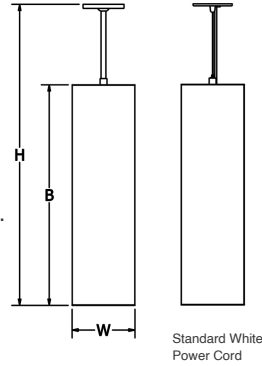

SIDNEY 8" LED

Interior Pendant

9777 Reavis Park Drive
St. Louis, MO 63123
800.331.2425 or 314.631.6000

sales@lighting.com www.lighting.com

GENERAL SPECIFICATION

LED: High efficiency mid-power LEDs are field serviceable.

LED Dimming: Standard 1% 0-10V dimming. TRIAC, DALI, or DMX available upon request.

Down Light: 90CRI 17 watt 2000 lumen module. Lamping code ending with "DL" includes downlight.

Acrylic: Seamless acrylic is UL-94 HB Flame Class rated.

Canopy: Matches fixture finish. Low profile canopy may be mounted on flat or sloped ceilings up to 40°. Available stem or field adjustable cord and cable.

Cable Hanger Option: Supplied with standard 72" white cord and cable. Field adjustable.

Finish: Highly durable oven cured no VOC premium powder coat.

Modifications: Consult factory for lamping or cluster options.

Surge Protection: External surge protector provided as standard.

Standard White Power Cord