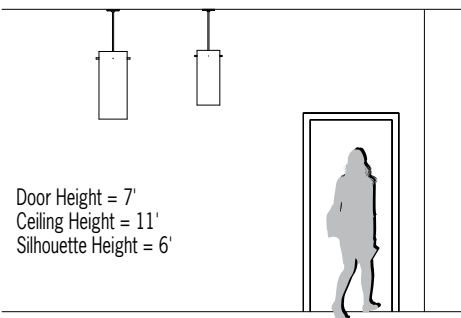

RELATIVE SCALE DRAWING