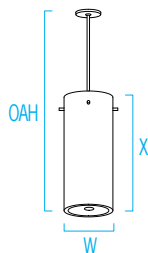

CYLINDER™

CP4341 and CP4343 - Pin Accents

Visalighting.com/products/Cylinder

Type: _____ Project: _____ Location: _____

DIMENSIONS ^{L7}

OAH is the distance (in inches) from the bottom of the fixture to the ceiling plane.
Example - OAH(192) indicates an overall fixture height of 192"

⚠ OAH must be specified

W = Width OAH = Standard Overall Height X = Body Height

	CP4341	CP4343
W	10" (254 mm)	12" (305 mm)
OAH	42" (1067 mm)	48" (1219 mm)
X	25" (635 mm)	28" (711 mm)

FEATURES

- Integral driver
- Wired for dual circuit operation (bodylight/downlight)
- Spun downlight baffle trim, painted white with downlight option (bottom is solid white aluminum when no downlight is specified)
- Mounts to standard electrical junction box (by others) for sloped ceiling up to 45 degrees from horizontal
- Extruded 1/8" thick white acrylic diffuser with matte finish
 - UV stable
 - UL-94 HB Flame Class rated
- No VOC powder coat paint finish; Low VOC clear coat on metal finishes
- ETL listed for damp locations. Not suited for exterior applications