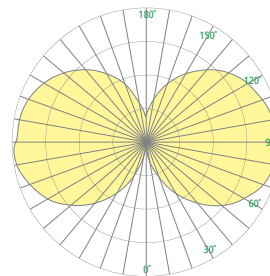

PHOTOMETRICS

Body Light

ETL Listed

5 Year Warranty