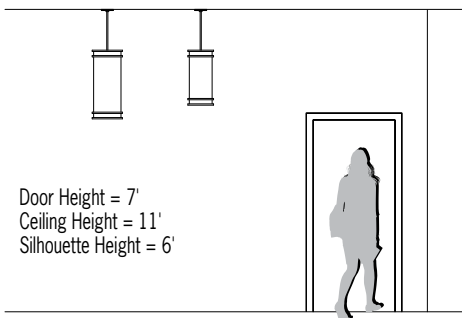

RELATIVE SCALE DRAWING