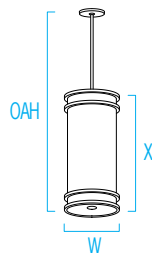

### DIMENSIONS <sup>L7</sup>

OAH is the distance (in inches) from the bottom of the fixture to the ceiling plane.  
Example - OAH(192) indicates an overall fixture height of 192"

**⚠ OAH must be specified**

W = Width    OAH = Standard Overall Height    X = Body Height

	CP4345	CP4347
<b>W</b>	10" (254 mm)	12" (305 mm)
<b>OAH</b>	42" (1067 mm)	48" (1219 mm)
<b>X</b>	25" (635 mm)	28" (711 mm)