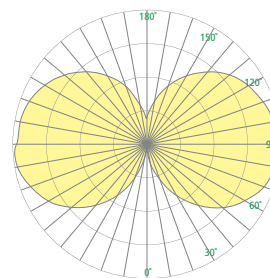

PHOTOMETRICS

Body Light

ETL Listed

5 Year Warranty