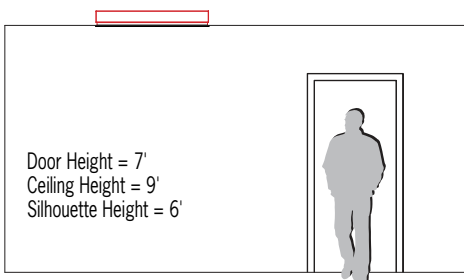

CM1972-T SYMMETRY™

45" - Tunable

[VisaLighting.com/products/Symmetry](https://www.VisaLighting.com/products/Symmetry)

Type: _____ Project: _____ Location: _____

DIMENSIONS

DIA = Diameter RD = Recessed Depth RW = Recessed Width

- DIA 44-1/2" (1130 mm)
- RD 5-7/8" (149 mm)
- RW 44" (1118 mm)

RELATIVE SCALE DRAWING

FEATURES

- Integral driver located within the housing and accessible from below the ceiling
- High and Low lumen output
- 90CRI
- Two Channel Tunable control capabilities provide independent control of CCT and dimming using two separate 0-10V controllers (by others)
- Suitable for drywall/sheetrock or T-bar grid system (see installation instructions)
- Suitable for insulation contact
- Recyclable aluminum housing
- Frosted acrylic lens uniquely formed in a gentle concave profile with graceful, shallow dome in the center (patent pending)
- No VOC powder coat paint
- Optional antimicrobial finishes (no VOC) on all interior and exterior painted surfaces
- ETL listed for damp locations. Not suited for exterior applications