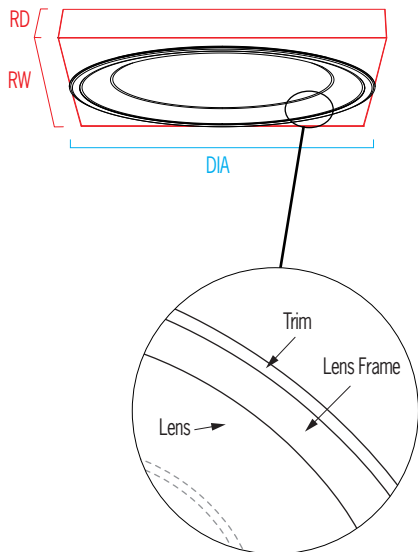

CM1972-T SYMMETRY™

45" - Tunable

[VisaLighting.com/products/Symmetry](https://www.VisaLighting.com/products/Symmetry)

Type: _____ Project: _____ Location: _____

DIMENSIONS

DIA = Diameter RD = Recessed Depth RW = Recessed Width

- DIA 44-1/2" (1130 mm)
- RD 5-7/8" (149 mm)
- RW 44" (1118 mm)

RELATIVE SCALE DRAWING

FEATURES

- Integral driver located within the housing and accessible from below the ceiling
- High and Low lumen output
- 90CRI
- Two Channel Tunable control capabilities provide independent control of CCT and dimming using two separate 0-10V controllers (by others)
- Suitable for drywall/sheetrock or T-bar grid system (see installation instructions)
- Suitable for insulation contact
- Recyclable aluminum housing
- Frosted acrylic lens uniquely formed in a gentle concave profile with graceful, shallow dome in the center (patent pending)
- No VOC powder coat paint
- Optional antimicrobial finishes (no VOC) on all interior and exterior painted surfaces
- ETL listed for damp locations. Not suited for exterior applications