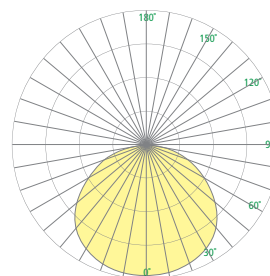

PHOTOMETRICS