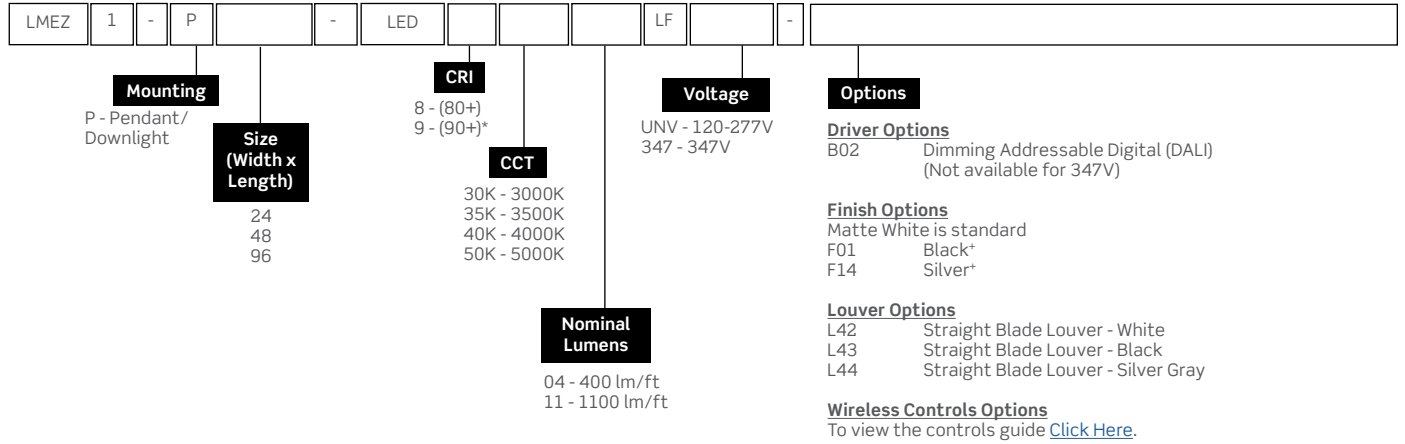

Project:	Catalogue #:	Type:
Notes:		

Product Description

Premium-grade LED slim profile linear luminaire. This precision formed steel suspended mount luminaire comes with a lay-in frosted lens that offers visual comfort for new-construction indoor architectural and retail ap plications.

Warranty

5 year limited warranty. For complete warranty, click here:

Approvals

- Built to CSA and UL standards.
- Suitable for Damp Location

Dimensions

Size	A	B	C
48	44 3/8"	1 5/8"	2 1/2"
96	88 1/2"		

Consult installation guide for exact dimensions.

Project:	Catalogue #:	Type:
Notes:		

Order Key

EXAMPLE: LMEZ1-P48-LED840K04LFUNV

*90+ CRI reduces lumen output by 20%, not available with 5000K

†Black (F01) reduces lumen output by 40%. Silver Gray (F14) reduces lumen output by 20%. Consult factory for higher lumen options. Black Acrylic Bottom Lens (P114) reduces lumen output by 75%.