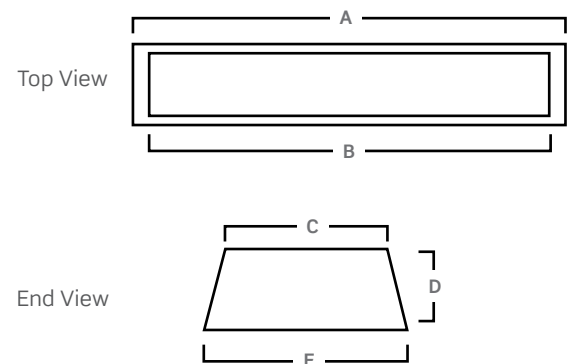

All configurations may not be DLC qualified. Check www.designlights.org/QPL for qualified configurations

Dimensions

Size	A	B	C	D	E
.75x2	49 5/8"	46 1/16"	4"	4 3/4"	9 3/8"
.75x4					

Consult installation guide for exact dimensions.