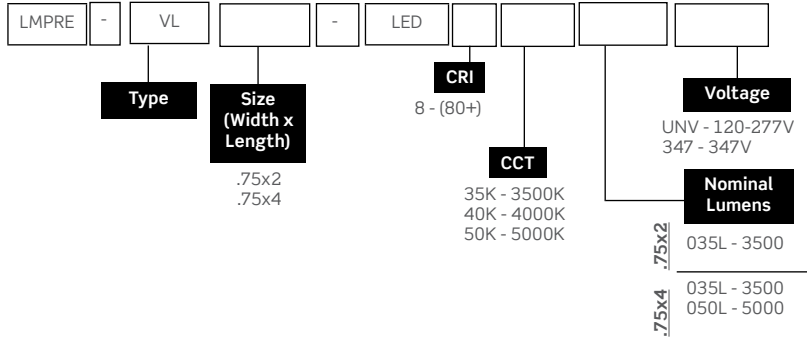

Project:	Catalogue #:	Type:
Notes:		

Order Key

EXAMPLE: LMPRE-VL.75X4-LED840K035LUNV

Other options may be available, consult factory. Specifications and data subject to change without notice.

Performance Data

LED Performance Data				
Size	Nominal Lumens	Delivered Lumens	Watts	Lumens Per Watt
.75x2	3500	3723	27.8	134
.75x4	3500	3824	26.4	142.6
	5000	5171	37.1	139.4

Values based on 840K with standard lens at 25C