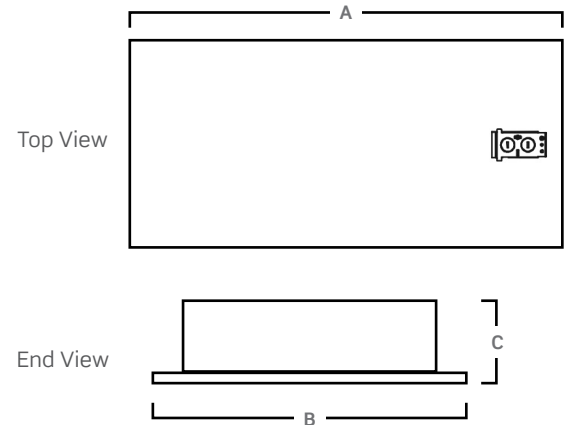

Approvals

- Approved to CSA/UL standards. UL listed for insulated ceilings.
- Tested in accordance to IESNA LM-79.
- UL listed for wet locations.

Dimensions

Size	A	B	C
1x4	47 3/4"	11 3/4"	3 15/16"
2x2	23 3/4"	23 3/4"	3 15/16"
2x4	47 3/4"	23 3/4"	3 15/16"