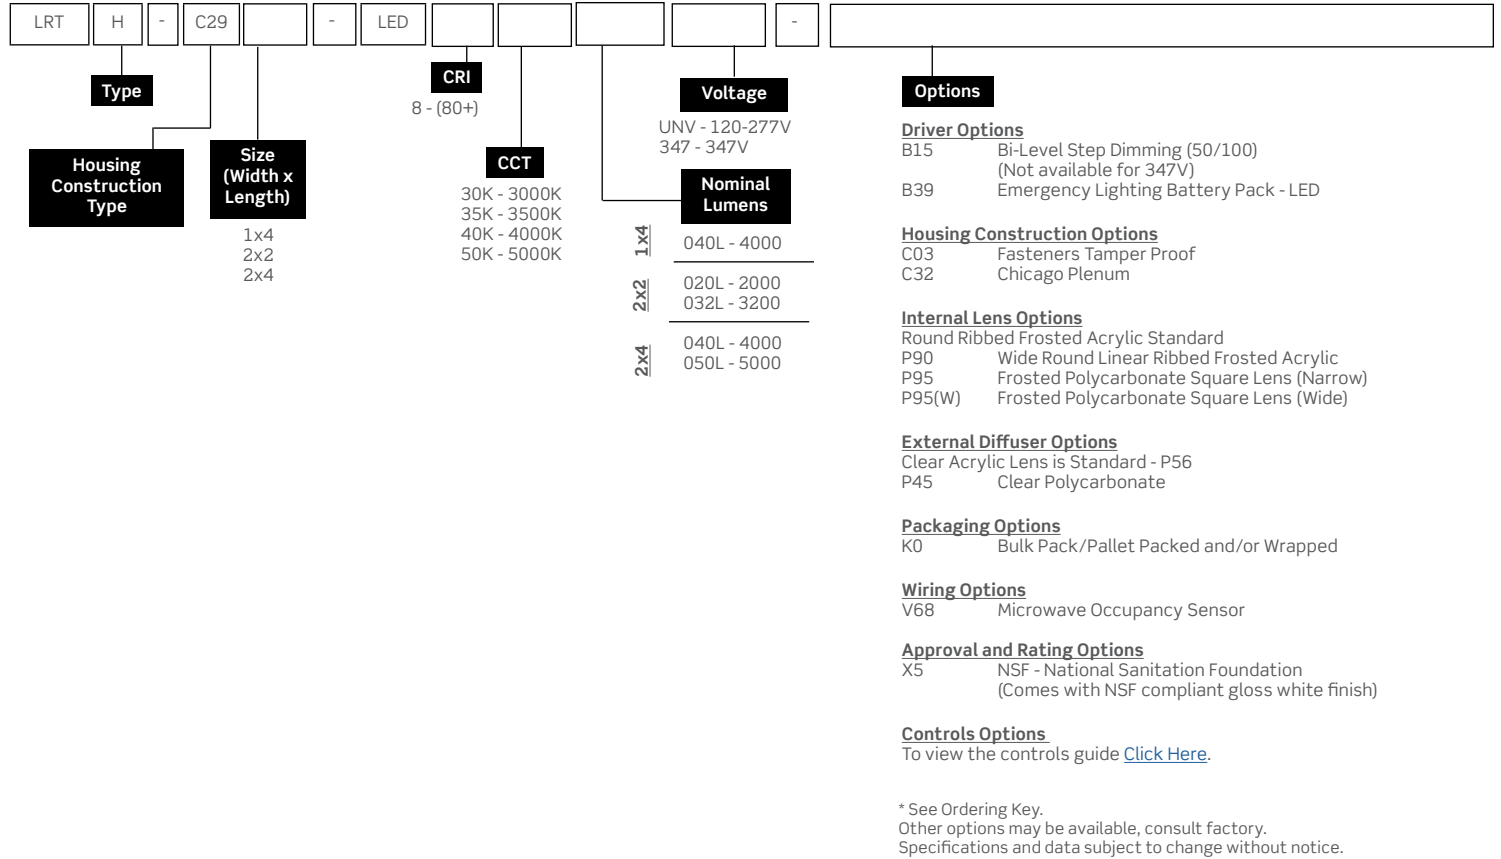

Consult installation guide for exact dimensions.

LRTH-Wet Location

LED - Premium-Grade Recessed Luminaire

Project:	Catalogue #:	Type:
Notes:		

Order Key

EXAMPLE: LRTH-C29-2x4-LED840K050LUNV

Performance Data

LED Performance Data				
Size	Nominal Lumens	Delivered Lumens	Watts	Lumens per Watt
1x4	4000	4028	34.8	115.7
2x2	2000	2012	15.7	128.2
	3200	3235	26.5	122.3
2x4	4000	4022	33.2	121.2
	5000	5040	40.9	123.2