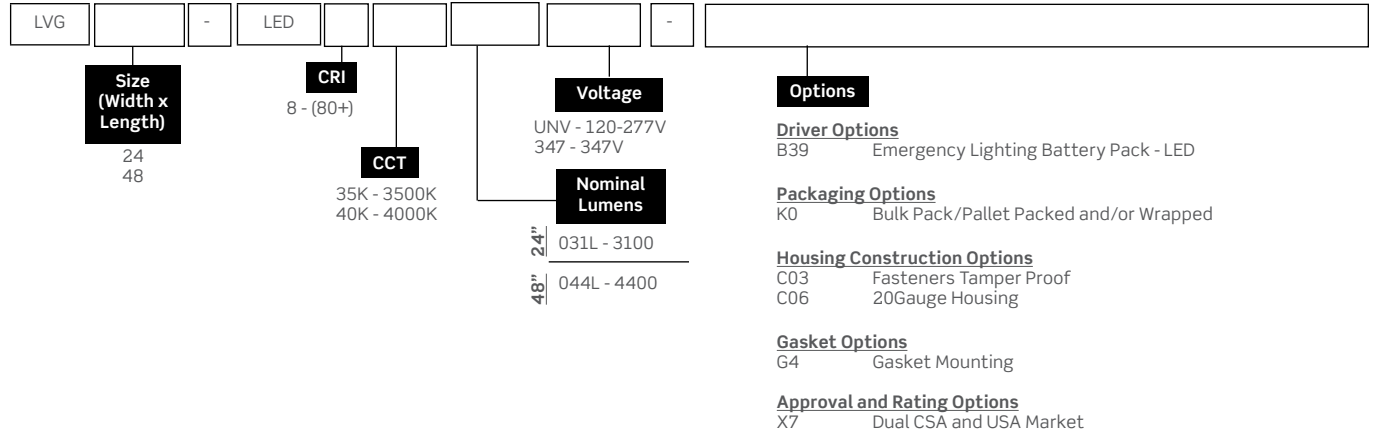

Project:	Catalogue #:	Type:
Notes:		

Order Key

EXAMPLE: LVG48-LED840K044LUNV-G4

Other options may be available, consult factory. Specifications and data subject to change without notice.

Performance Data

LED Performance Data				
Size	Nominal Lumens	Delivered Lumens	Watts	Lumens Per Watt
24	3100	3339	27.8	120.1
48	4400	4458	35.5	125.5

Values based on 840K with standard lens at 25C