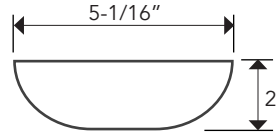

CABLE HUNG DIMENSION

Cable Hung Canopy

3/64" Galvanized Cable Fuse Cut with Die Cast #1 Stop  
Available in 24", 36", 50", 72", 100", 120", & 150" Lengths  
7x7 Cable - MAX LOAD 270 lbs

STEM MOUNT DIMENSION