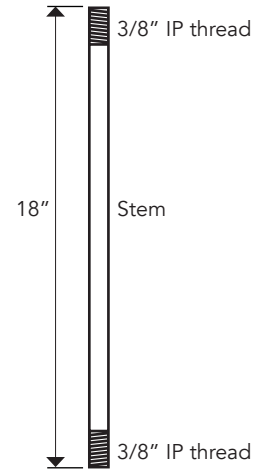

Project:

Model#:

Location:

Contact:

MOUNTING

CABLE HUNG DIMENSION

3/64" Galvanized Cable Fuse Cut with Die Cast #1 Stop
Available in 24", 36", 50", 72", 100", 120", & 150" Lengths
7x7 Cable - MAX LOAD 270 lbs

STEM MOUNT DIMENSION