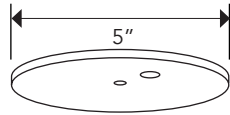

Project:

Model#:

Location:

Contact:

MOUNTING

CABLE HUNG DIMENSION

Cable Hung Canopy