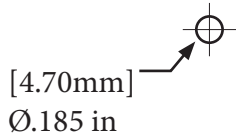

Project:

Model#:

Location:

Contact:

MOUNTING

CABLE HUNG DIMENSION

3/64" Galvanized Cable Fuse Cut with Die Cast #1 Stop
Available in 24", 36", 50", 72", 100", 120", & 150" Lengths
7x7 Cable - MAX LOAD 270 lbs

STEM MOUNT DIMENSION

LED HEIGHT INSIDE CYLINDER