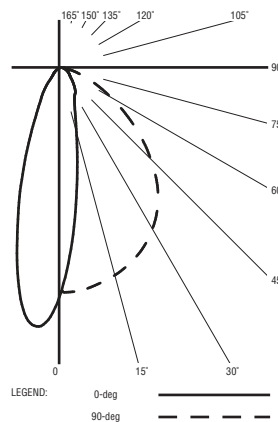

ZONAL LUMEN SUMMARY

Zone	Lumens	%Fixture
0- 30	1850	50.1
0- 40	2544	68.9
0- 60	3427	92.8
0- 90	3692	100.0
90- 180	0	0.0
0- 180	3692	100.0

CANDELA DISTRIBUTION

	0.0	22.5	45.0	67.5	90.0
0	3776	3776	3776	3776	3776
5	2574	2678	2946	3305	3765
15	925	1023	1394	2243	3592
25	527	550	687	1366	3295
35	370	398	464	816	2809
45	206	223	330	523	2069
55	139	143	177	344	1241
65	78	82	96	178	568
75	31	33	38	61	161
85	4	5	5	8	15
90	0	0	0	0	0

For more information, visit our website at www.pal-lighting.com

Precision Architectural Lighting 4830 Timber Creek Drive Houston, Texas 77017
Tel 713.946.4343 Fax 713.946.4441 www.pal-lighting.com

Made in America