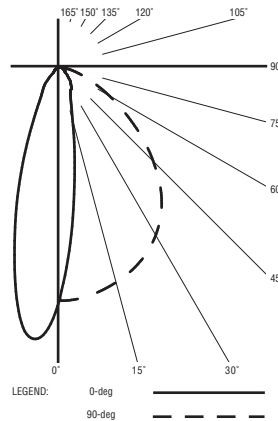

Wall - Wall Grazer

MLP3-D-WG-HO-K40-OP

High Output - Wall Grazer Distribution

Open Aperture

Catalog Number: MLP3-D-WG-HO-K40-4'-W-OP-120

Report Number: #LLIA000760-002.ies

Luminaire Description: Extruded Aluminum Housing with White Aluminum Reflector, Acrylic WG Optic, and Open Aperture.

LED Module: Multiple White Low-Power Light Emitting Diodes (LEDs) in a precise layout.

Total Luminaire Efficacy = 139.8 Lm/W

0% Up 100% Down

Color Rendering Index (CRI) = 84

ZONAL LUMEN SUMMARY

Zone	Lumens	%Fixture
0- 30	1958	50.5
0- 40	2673	69.0
0- 60	3579	92.4
0- 90	3873	100.0
90- 180	0	0.0
0- 180	3873	100.0

CANDELA DISTRIBUTION

	0.0	22.5	45.0	67.5	90.0
0	4131	4131	4131	4131	4131
5	2686	2815	3135	3558	4119
15	849	949	1383	2321	3942
25	461	482	614	1361	3646
35	345	358	408	761	3146
45	171	200	313	470	2349
55	101	105	156	321	1431
65	66	68	76	195	698
75	30	32	39	52	253
85	4	4	4	10	33
90	0	0	0	0	0

MLP3-D-WG-HO-K40-CL

High Output - Wall Grazer Distribution

Clear Acrylic Lens

Catalog Number: MLP3-D-WG-HO-K40-4'-W-CL-120

Report Number: #LLIA000760-001.ies

Luminaire Description: Extruded Aluminum Housing with White Aluminum Reflector, Acrylic WG optic, and Clear Acrylic Lens.

LED Module: Multiple White Low-Power Light Emitting Diodes (LEDs) in a precise layout.

Total Luminaire Efficacy = 133.3 Lm/W

0% Up 100% Down

Color Rendering Index (CRI) = 84