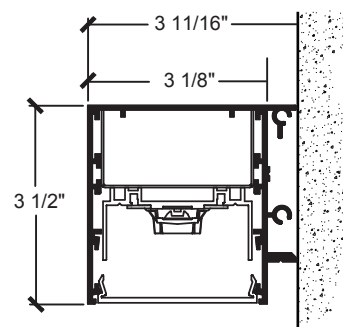

MLP3-D-WG-HO
MLP3-D-WG-MO