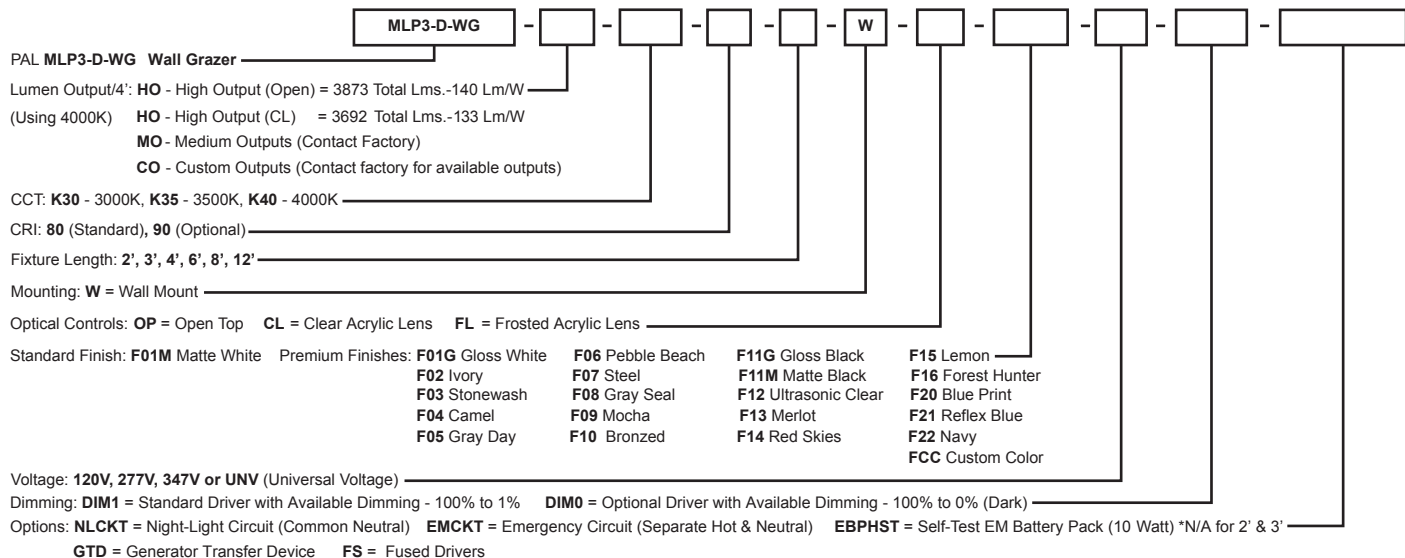

*Due to continued advancement in LED technology, lumen performance is subject to change. Please visit our website for the most up-to-date information.

Sample Catalog Number: **MLP3-D-WG - HO - K40 - 80 - 4 - W - CL - F01M - 120 - DIM1 - OPTIONS**