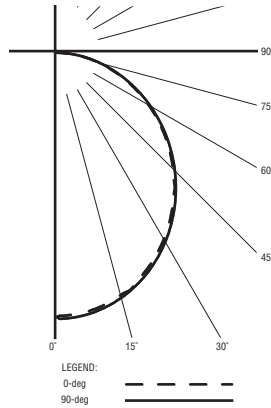

Total Luminaire Efficacy = 116.9 Lm/W

0% Up 100% Down

Color Rendering Index (CRI) = 82

ZONAL LUMEN SUMMARY

Zone	Lumens	%Fixture
0- 40	1644	45.2
0- 60	2856	78.5
0- 90	3633	100.0
90- 180	0	0.0
0- 180	3633	100.0