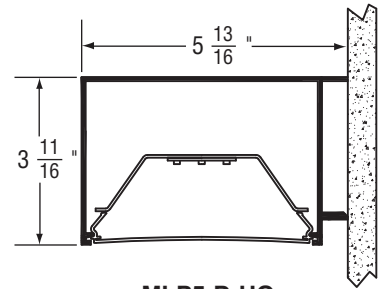

MLP5-D-MO

MLP5-D-HO