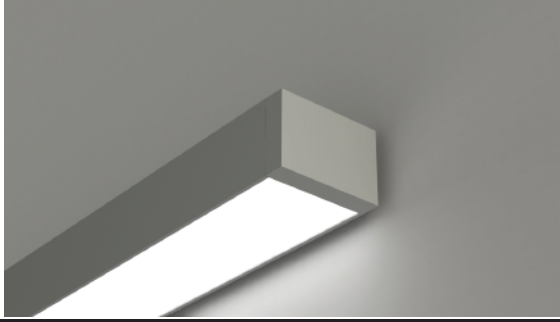

Microlinea™ Direct Wall Mount - Series 5

(4 7/8" Luminous Aperture)

Catalog Number	Type
Project Name	

MLP5 - Direct

5-13/16" X 3-11/16" Direct Wall Mount

S P E C I F I C A T I O N S

Housing

One-piece .090" thick extruded aluminum. Die-cast aluminum end caps are secured with no visible fasteners. Standard lengths are nominal 2', 3', 4', 6', 8' and 12'. Provisions may be made for patterns and continuous rows of any length.

Finish

Standard and premium finishes are baked powder coat electrostatically applied (2.0 mil minimum thickness) to assure aesthetics and durability.

Optical Controls

(LOH) LED optimized high transmittance acrylic snap-in lens.