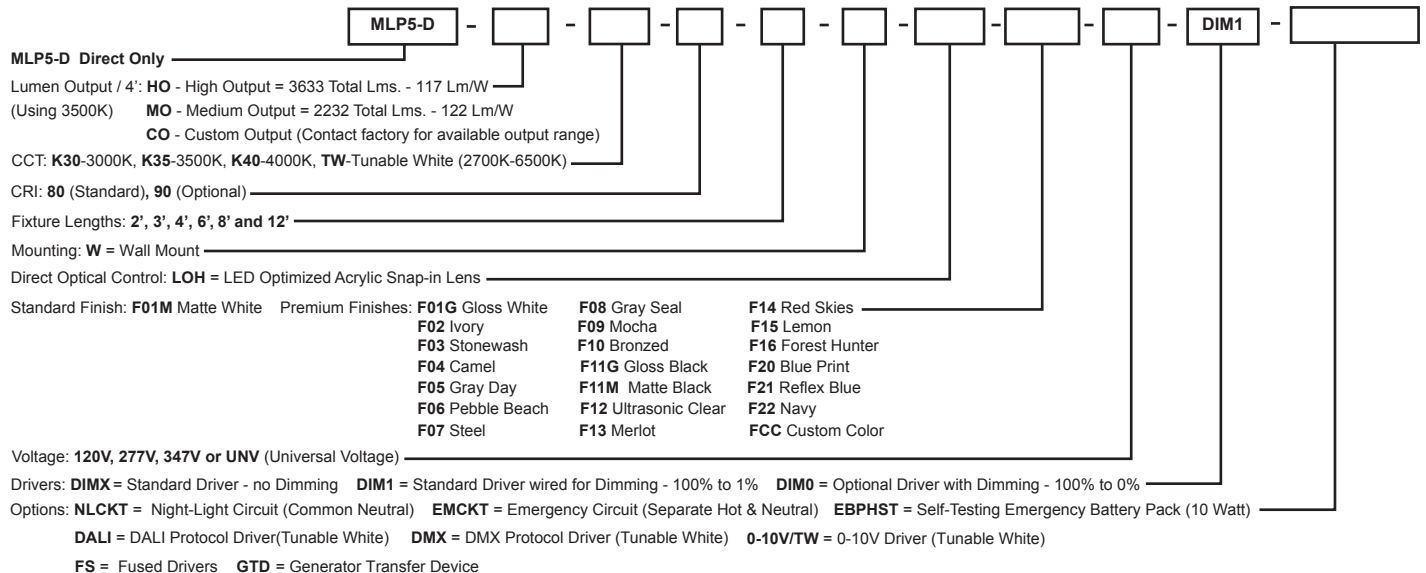

*Due to continued advancement in LED technology, lumen performance is subject to change. Please visit our website for the most up-to-date information.

Sample Catalog Number: **MLP5-D - HO - K40 - 80 - 4 - W - LOH - F01M - 120 - DIM1 - OPTIONS**